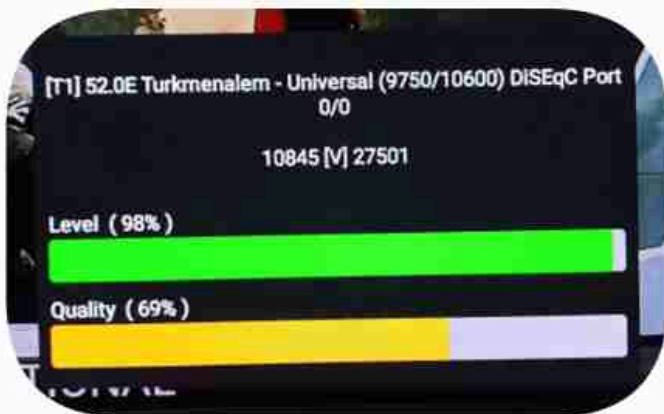

Iran / Bushehr : 10:15pm

GMT : 06:45pm

Dubai : 10:45pm