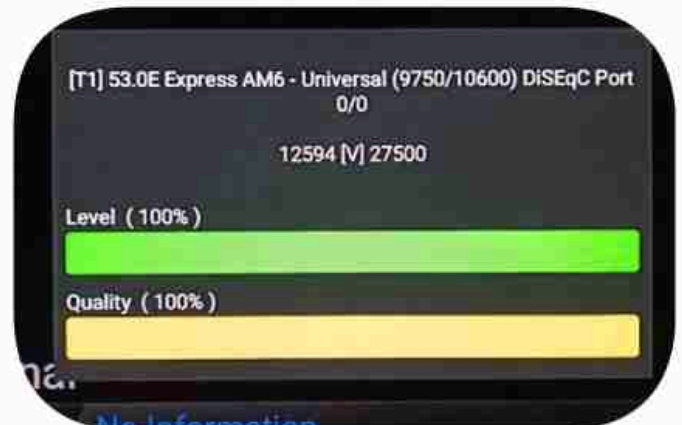

Iran / Bushehr : 10:15pm

GMT : 06:45pm

Dubai : 10:45pm