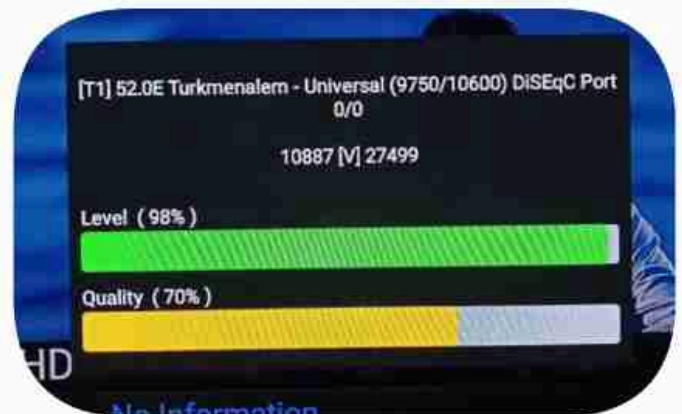

Iran / Bushehr : 10:15pm

GMT : 06:45pm

Dubai : 10:45pm