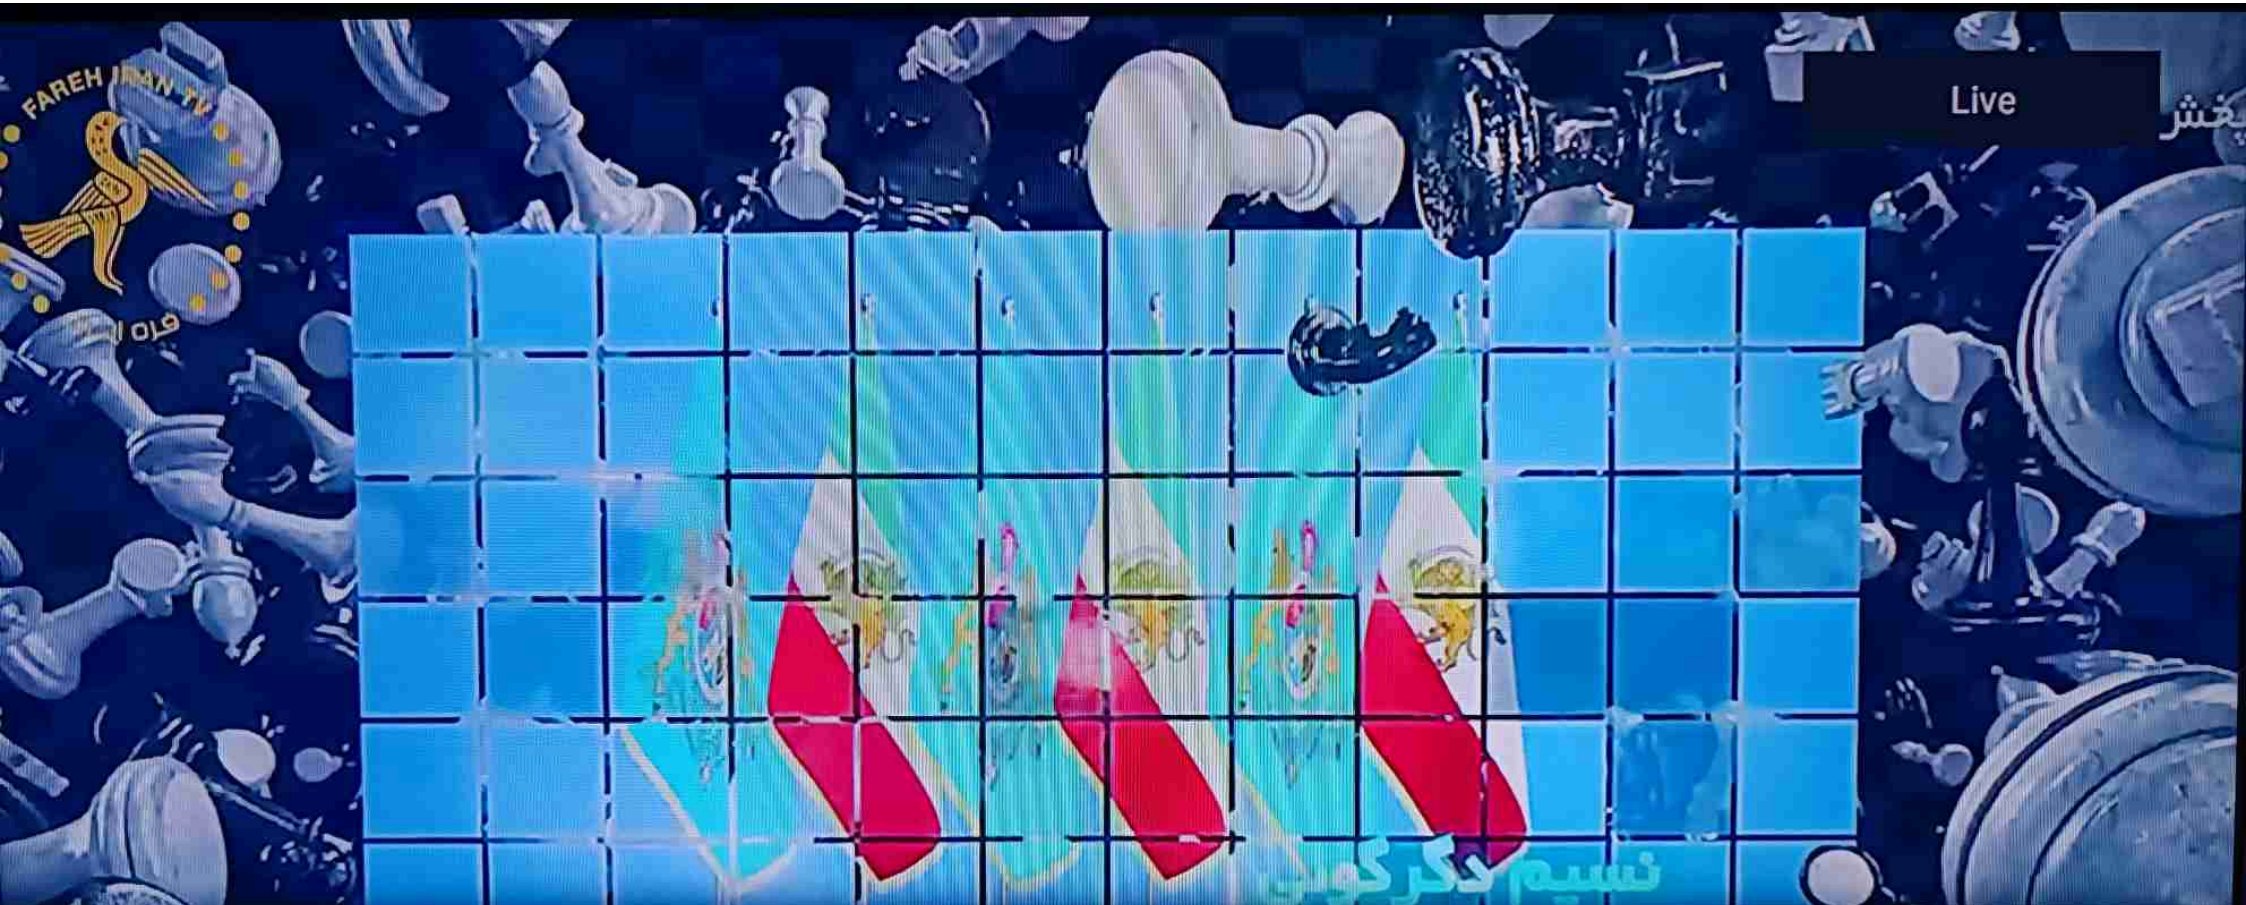

02:57 am
02/10/2024

[52.0E Turkmanalem] 11221 V 27498 72% [Progress Bar]

Live

4U TV HD

HD AC3 [Icons: TV, Lock, Dollar, Wi-Fi, Bluetooth]

LIVE No Information

02:57 am
02/10/2024

[52.0E Turkmanalem] 11221 V 27498 72% [Progress Bar]