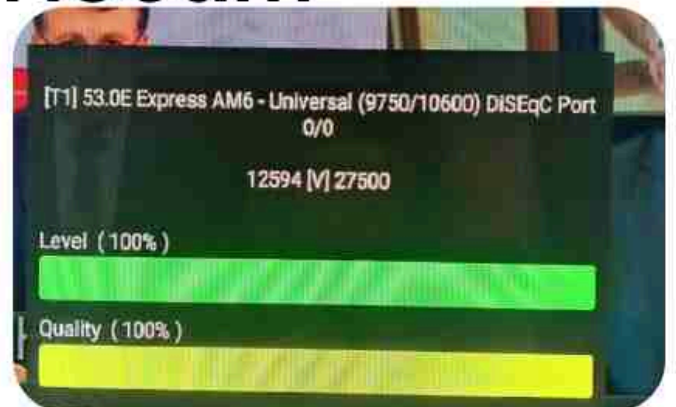

Iran/Shiraz : 05am

GMT : 01:30am

Dubai : 05:30am