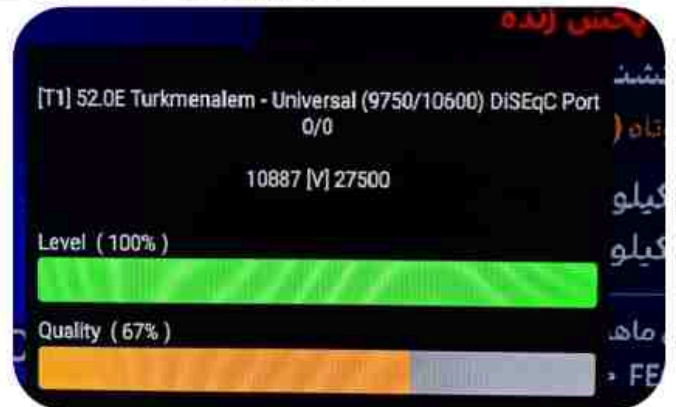

Iran/Shiraz : 05am

GMT : 01:30am

Dubai : 05:30am