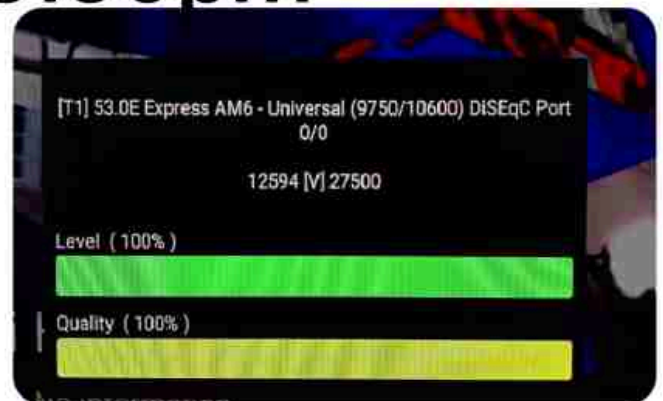

Iran/Shiraz : 01 am

GMT : 09:30pm

Dubai : 01:30am