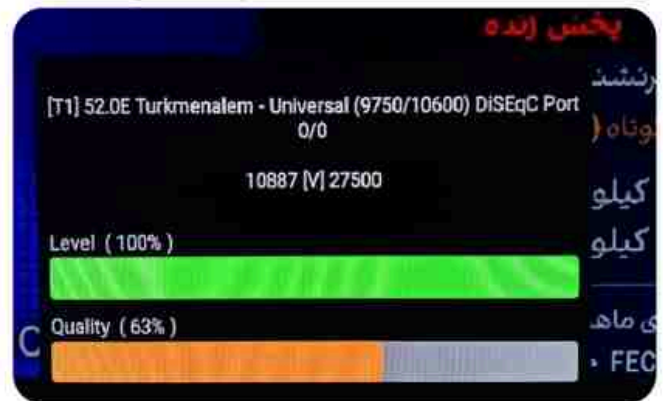

Iran/Shiraz : 01 am

GMT : 09:30pm

Dubai : 01:30am