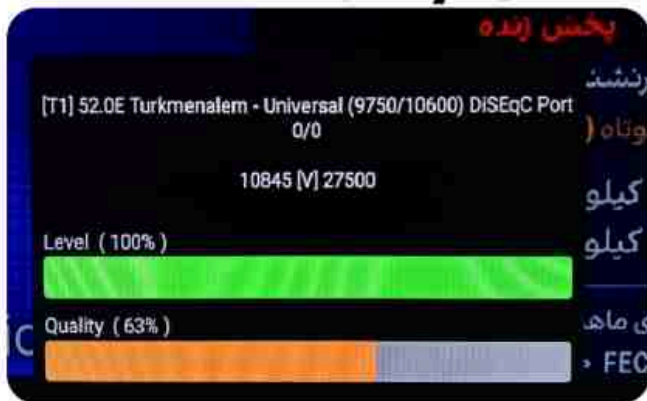

Iran/Shiraz : 01 am

GMT : 09:30pm

Dubai : 01:30am