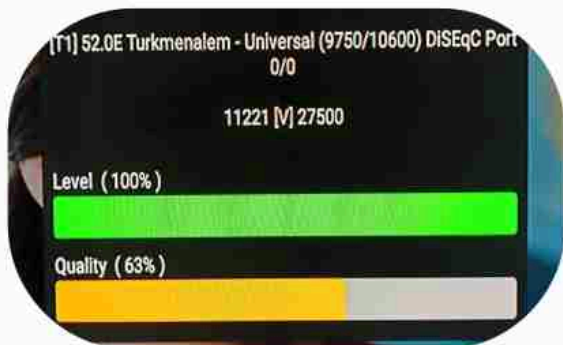

Iran/Shiraz : 08am

GTM : 04:30am

Dubai : 08:30am