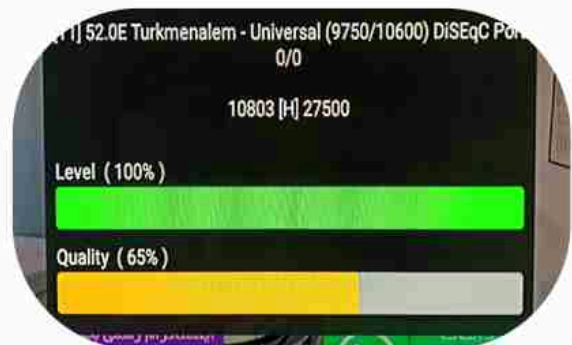

Iran/Shiraz : 08am

GTM : 04:30am

Dubai : 08:30am