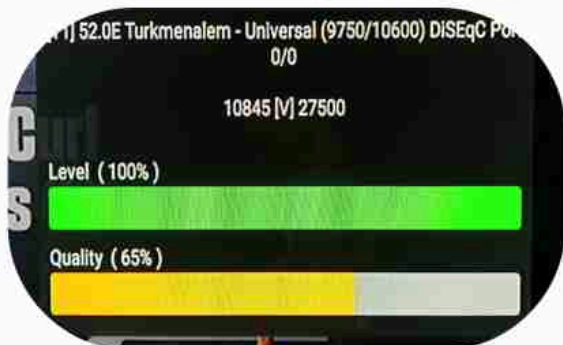

Iran/Shiraz : 08am

GTM : 04:30am

Dubai : 08:30am