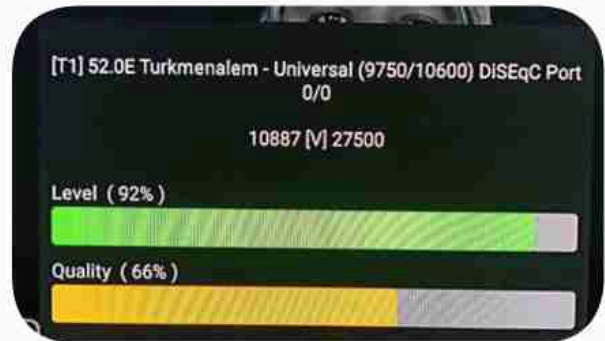

Iran / Bushehr : 05:30am

GMT : 02:00am

Dubai : 06:00am