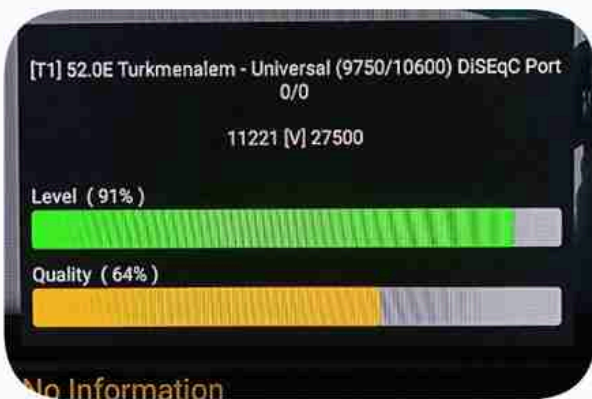

Iran / Bushehr : 05:30am

GMT : 02:00am

Dubai : 06:00am