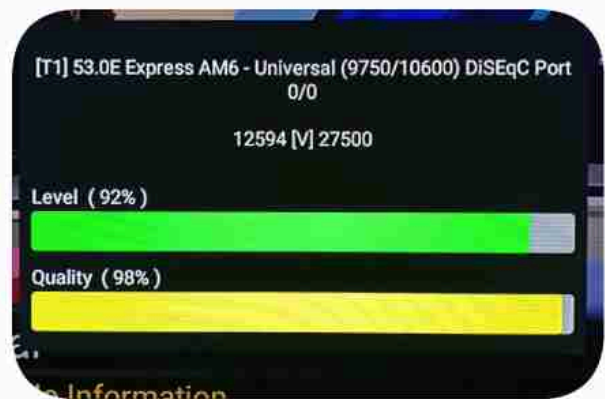

Iran / Bushehr : 05:30am

GMT : 02:00am

Dubai : 06:00am