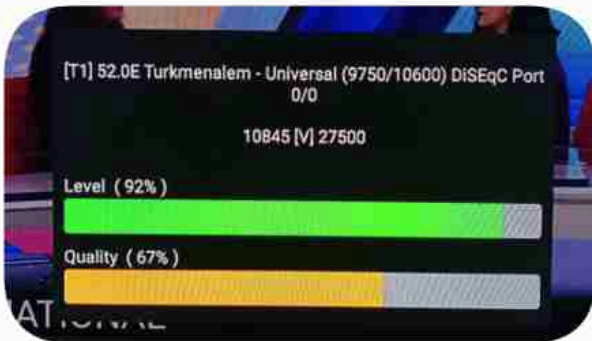

Iran / Bushehr : 05:30am

GMT : 02:00am

Dubai : 06:00am