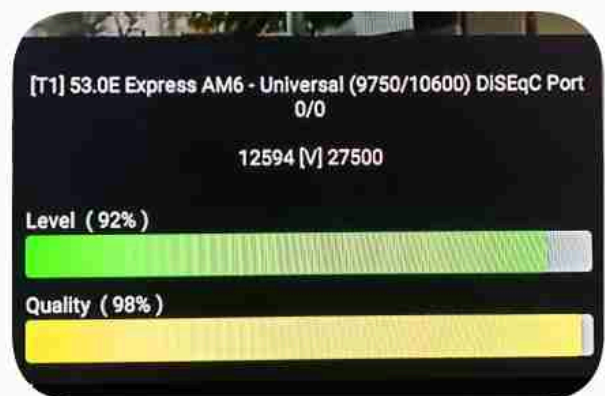

Iran / Bushehr : 02:30pm

GMT : 11:00am

Dubai : 03:00pm