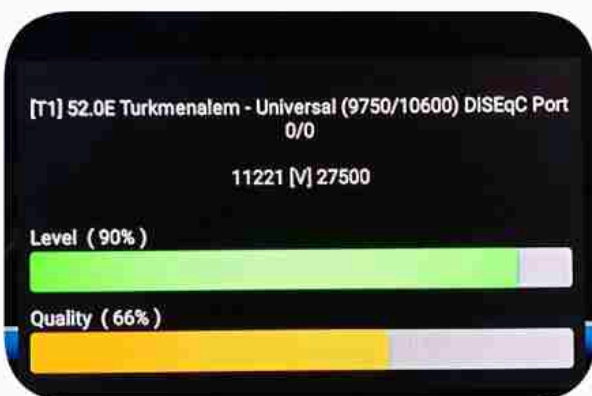

Iran / Bushehr : 02:30pm

GMT : 11:00am

Dubai : 03:00pm