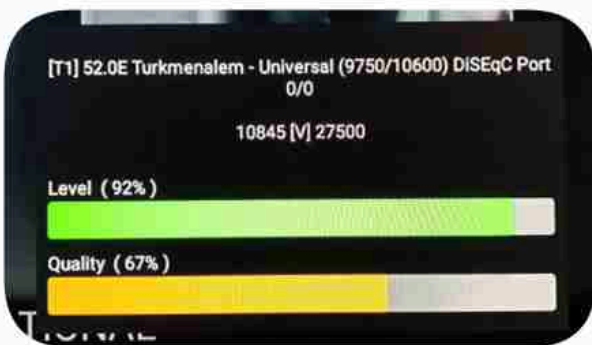

Iran / Bushehr : 02:30pm

GMT : 11:00am

Dubai : 03:00pm