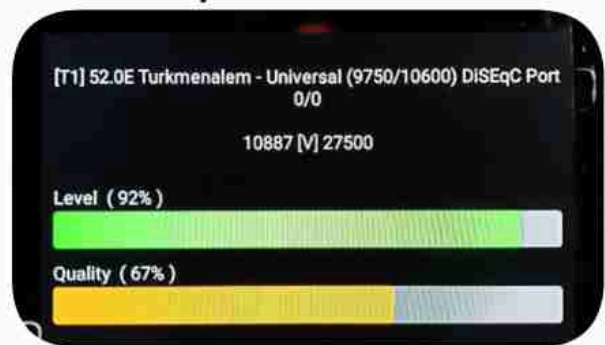

Iran / Bushehr : 02:30pm

GMT : 11:00am

Dubai : 03:00pm