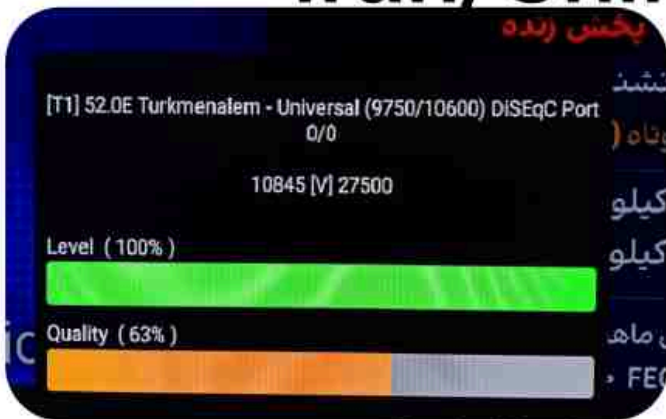

Iran/Shiraz : 01 am

GMT : 09:30pm

Dubai : 01:30am