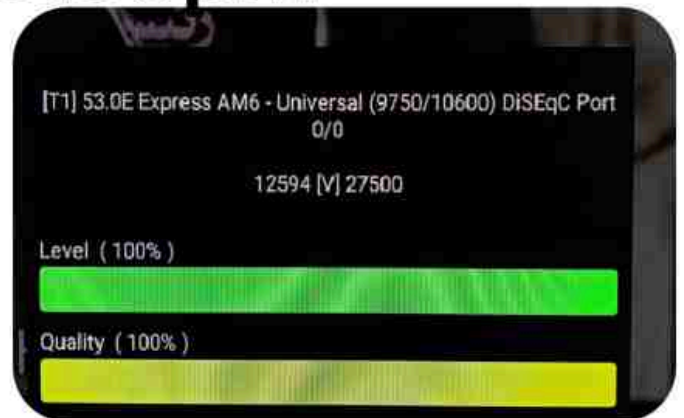

Iran/Shiraz : 01 am

GMT : 09:30pm

Dubai : 01:30am