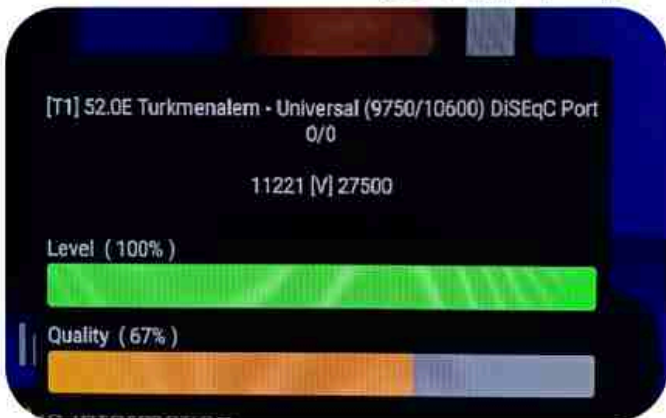

Iran/Shiraz : 01 am

GMT : 09:30pm

Dubai : 01:30am