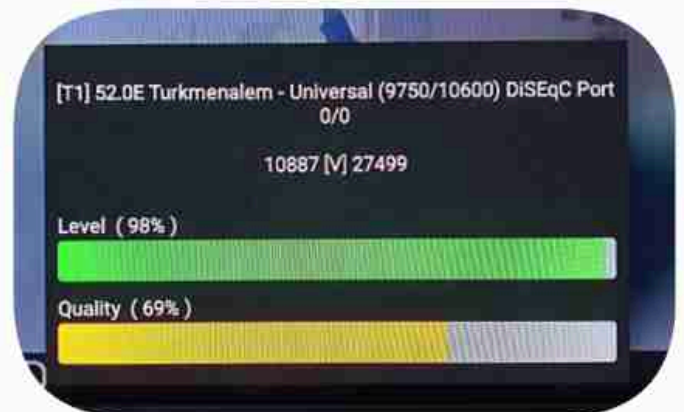

Iran / Bushehr : 12:30am

GMT : 09:00pm

Dubai : 01:00am