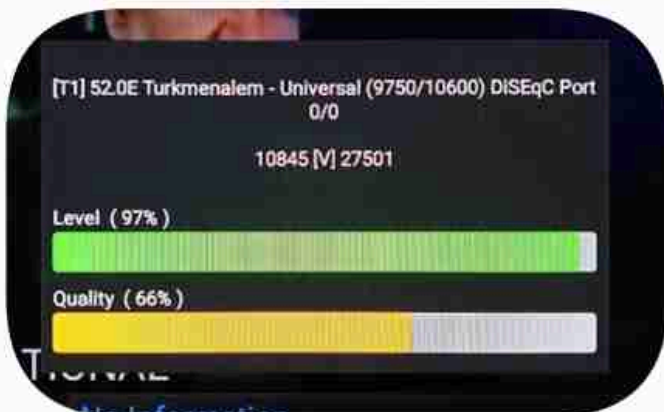

Iran / Bushehr : 12:30am

GMT : 09:00pm

Dubai : 01:00am