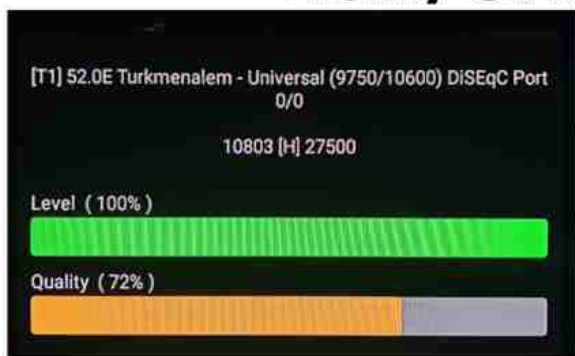

Iran/Shiraz: 01 am

GMT : 09:30pm

Dubai : 01:30am