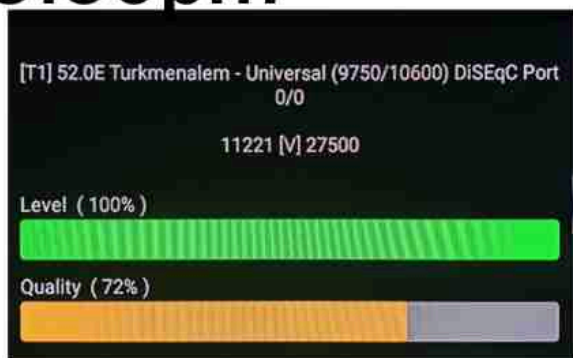

Iran/Shiraz: 01 am

GMT : 09:30pm

Dubai : 01:30am