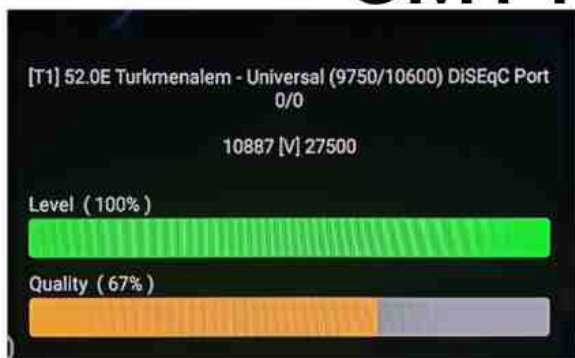

Iran/Shiraz: 01 am

GMT : 09:30pm

Dubai : 01:30am