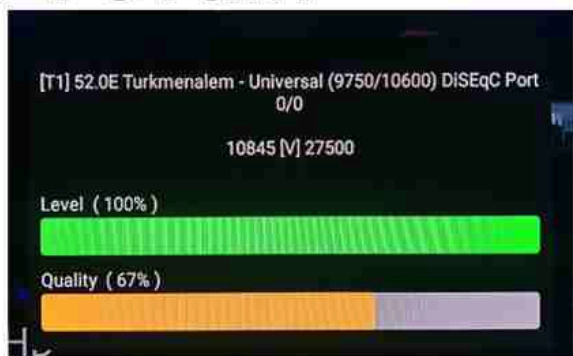

Iran/Shiraz: 01 am

GMT : 09:30pm

Dubai : 01:30am