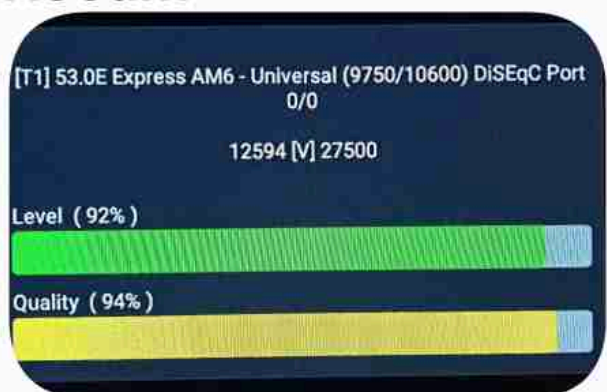

Iran / Bushehr : 03:00pm

GMT : 11:30am

Dubai : 03:30pm