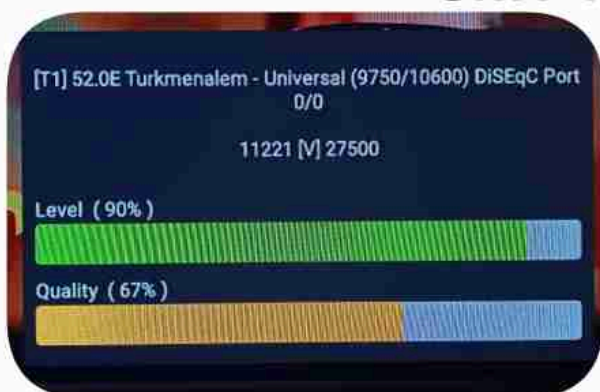

Iran / Bushehr : 03:00pm

GMT : 11:30am

Dubai : 03:30pm