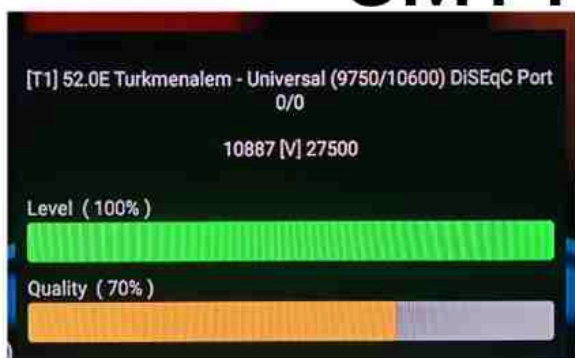

Iran/Shiraz: 05am

GMT : 01:30am

Dubai : 05:30am