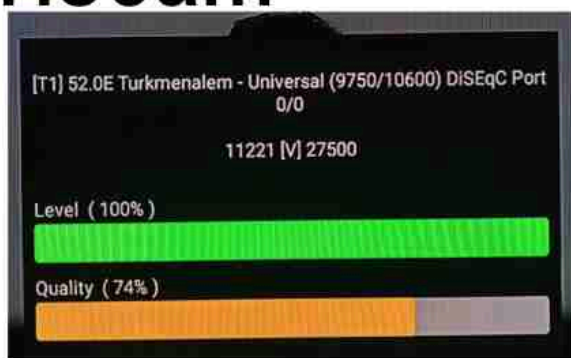

Iran/Shiraz: 05am

GMT : 01:30am

Dubai : 05:30am