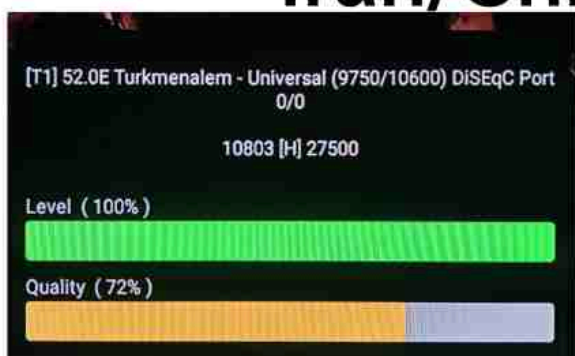

Iran/Shiraz: 05am

GMT : 01:30am

Dubai : 05:30am