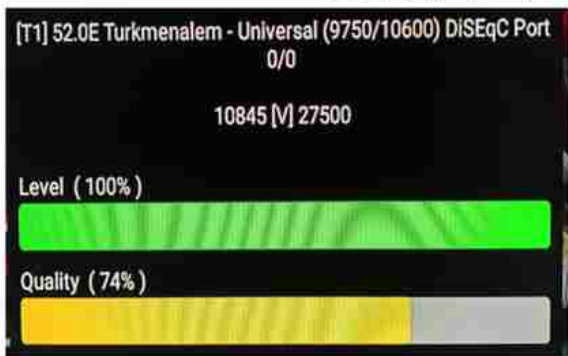

Iran/Shiraz : 01am

GMT : 09:30pm

Dubai : 01:30am