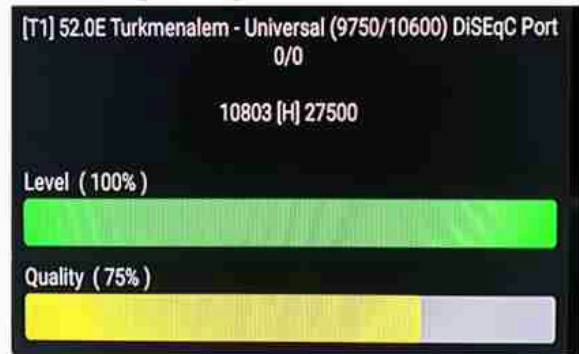

Iran/Shiraz : 01am

GMT : 09:30pm

Dubai : 01:30am