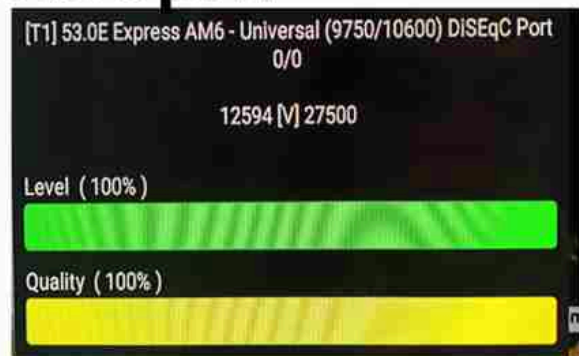

Iran/Shiraz : 01am

GMT : 09:30pm

Dubai : 01:30am