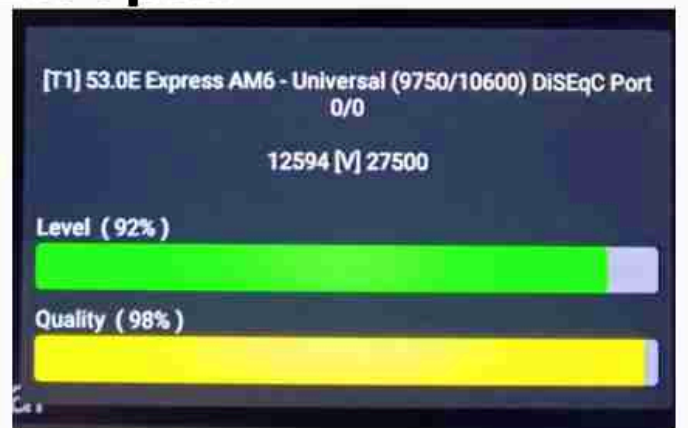

Iran / Bushehr : 05:30pm

GMT : 02:00pm

Dubai : 06:00pm