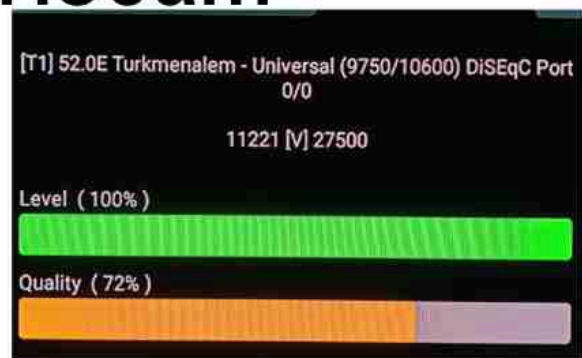

Iran/Shiraz: 05am

GMT : 01:30am

Dubai : 05:30am