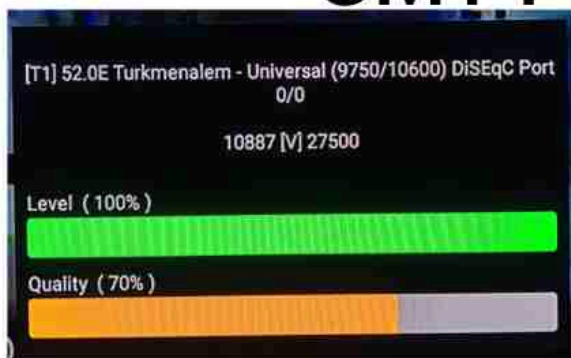

Iran/Shiraz: 05am

GMT : 01:30am

Dubai : 05:30am