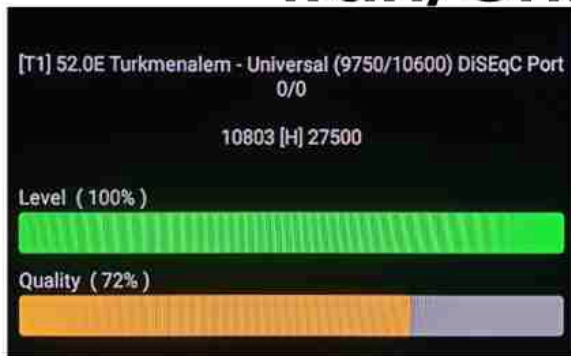

Iran/Shiraz: 05am

GMT : 01:30am

Dubai : 05:30am