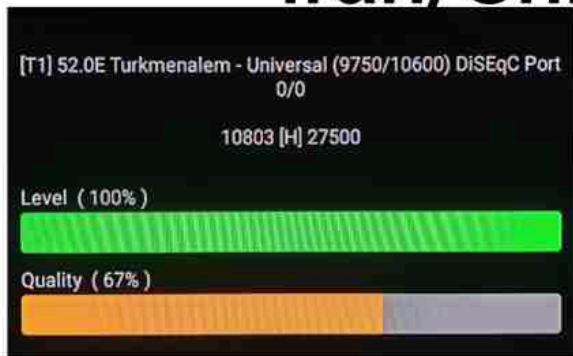

Iran/Shiraz: 01 am

GMT : 09:30pm

Dubai : 01:30am