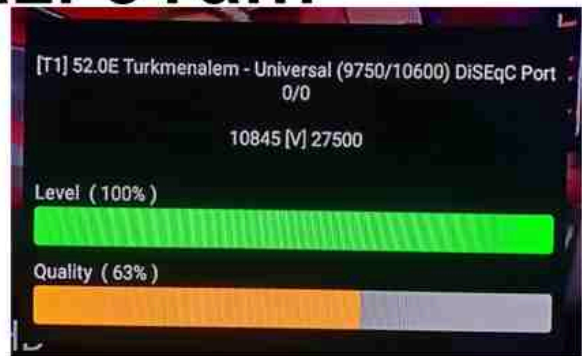

Iran/Shiraz: 01 am

GMT : 09:30pm

Dubai : 01:30am