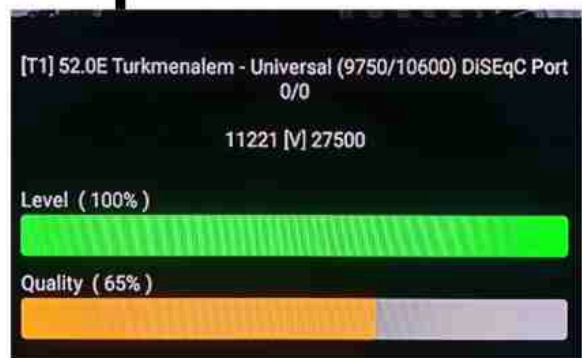

Iran/Shiraz: 01 am

GMT : 09:30pm

Dubai : 01:30am