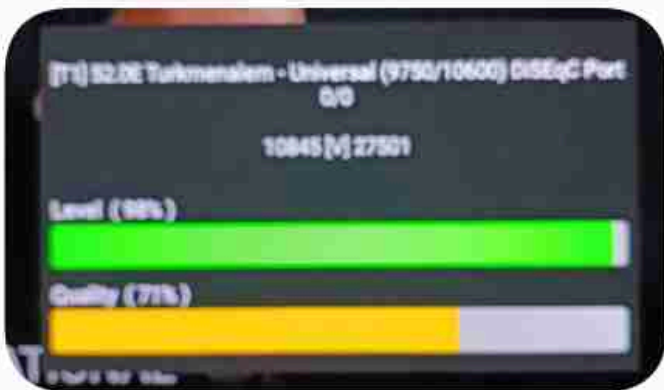

Iran / Bushehr : 04:30am

GMT : 01:00am

Dubai : 05:00am