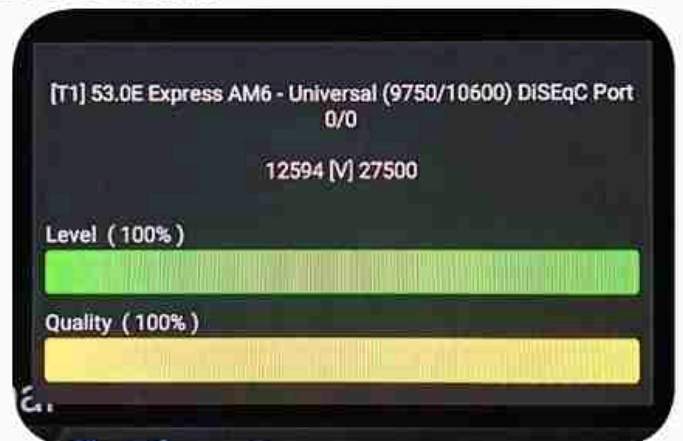

Iran / Bushehr : 04:30am

GMT : 01:00am

Dubai : 05:00am