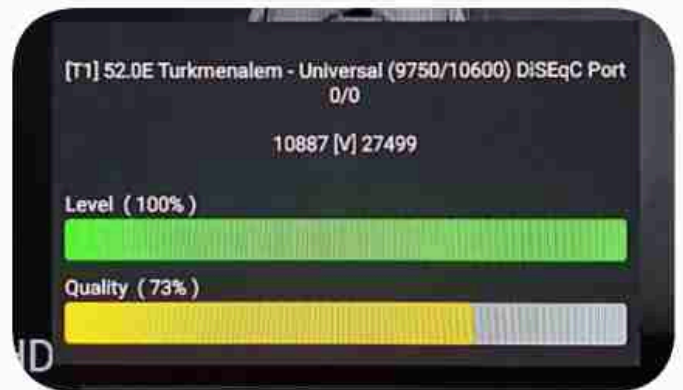

Iran / Bushehr : 04:30am

GMT : 01:00am

Dubai : 05:00am