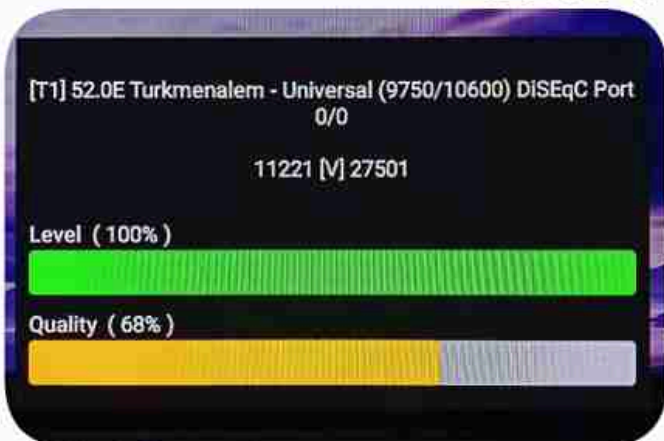

Iran / Bushehr : 04:30am

GMT : 01:00am

Dubai : 05:00am