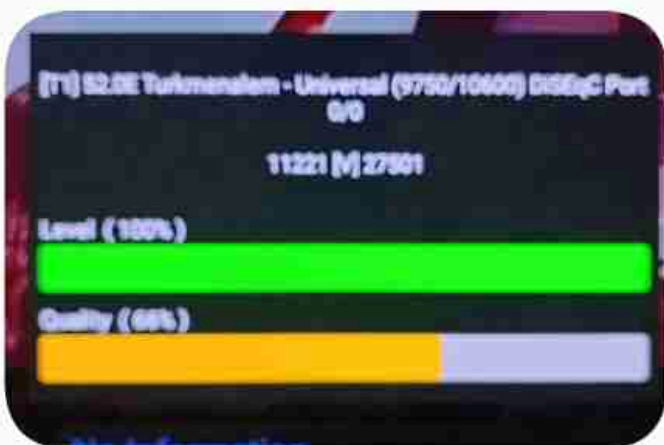

Iran / Bushehr : 01:30pm

GMT : 10:00am

Dubai : 02:00pm