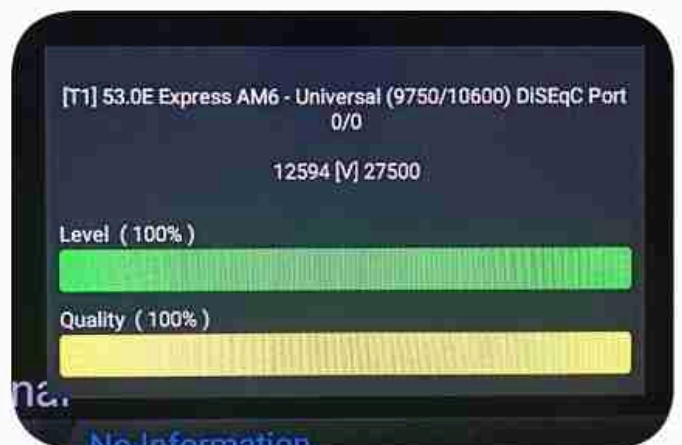

Iran / Bushehr : 01:30pm

GMT : 10:00am

Dubai : 02:00pm