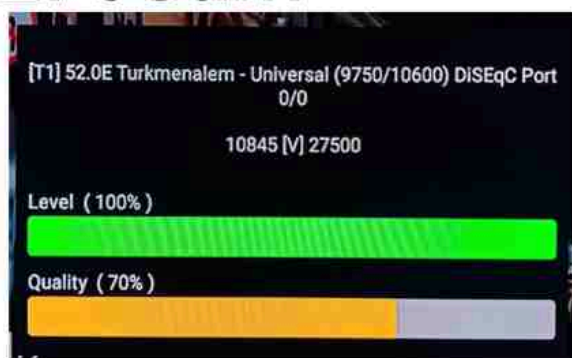

Iran/Shiraz: 05am

GMT : 01:30am

Dubai : 05:30am