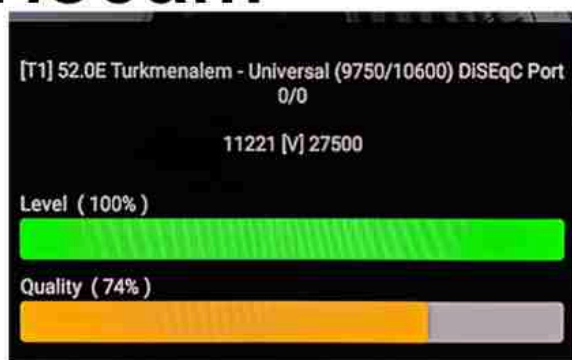

Iran/Shiraz: 05am

GMT : 01:30am

Dubai : 05:30am