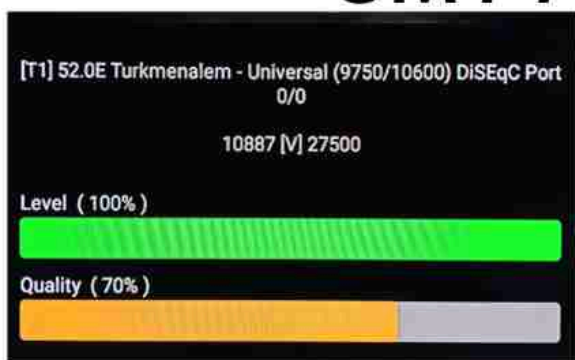

Iran/Shiraz: 05am

GMT : 01:30am

Dubai : 05:30am