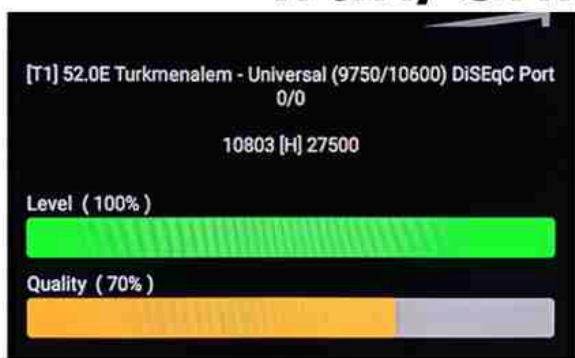

Iran/Shiraz: 05am

GMT : 01:30am

Dubai : 05:30am