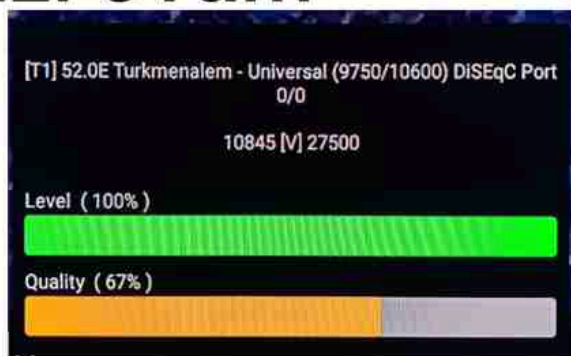

Iran/Shiraz: 01 am

GMT : 09:30pm

Dubai : 01:30am