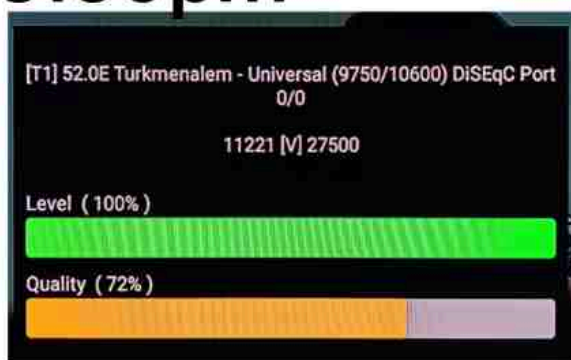

Iran/Shiraz: 01 am

GMT : 09:30pm

Dubai : 01:30am