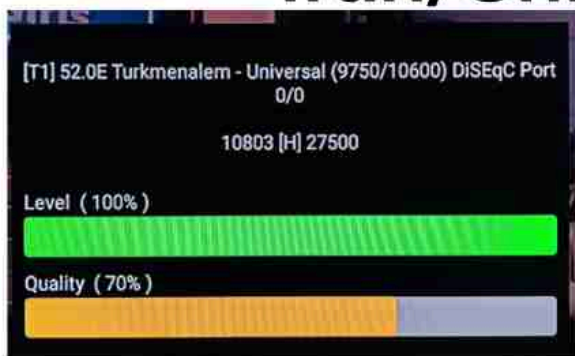

Iran/Shiraz: 01 am

GMT : 09:30pm

Dubai : 01:30am