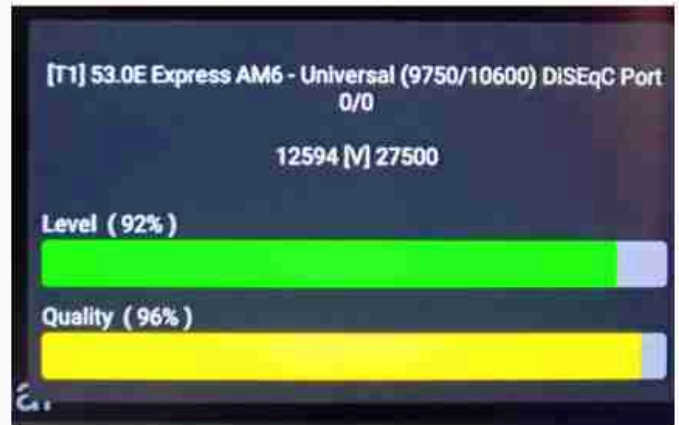

Iran / Bushehr : 02:00pm

GMT : 10:30am

Dubai : 02:30pm