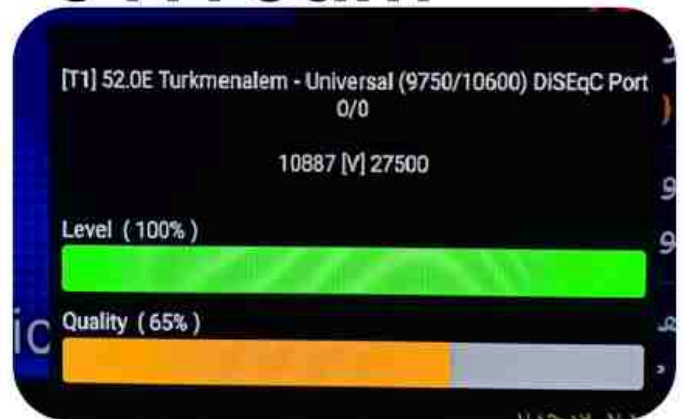

Iran/Shiraz : 01:10am

GMT : 09:40pm

Dubai : 01:40am