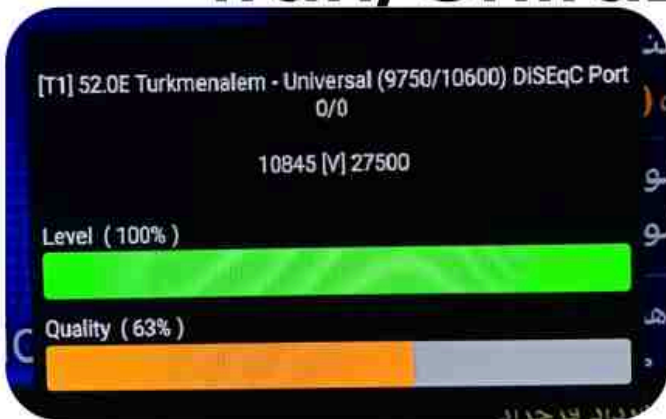

Iran/Shiraz : 01:10am

GMT : 09:40pm

Dubai : 01:40am