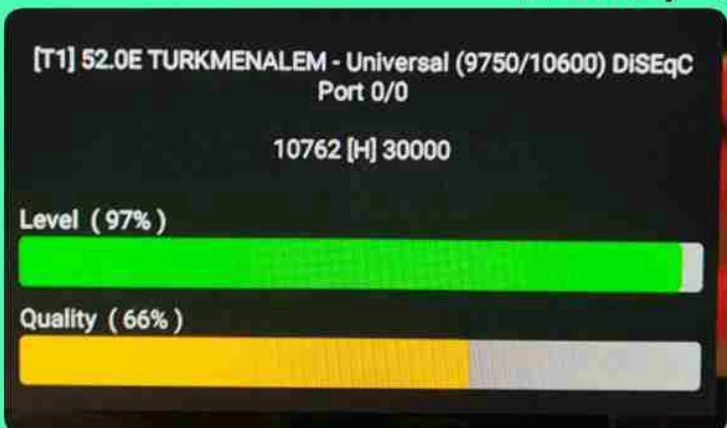

**IRAN / BUSHEHR | 14 NOVEMBER 2024**  
**01:00PM (GMT)**

**STABLE**

**IRAN // Shiraz**

**01:00 pm (GMT) STABLE** 

**14 November 2024**

Iran / borazjan

01:00pm GMT | 14 nov 2024