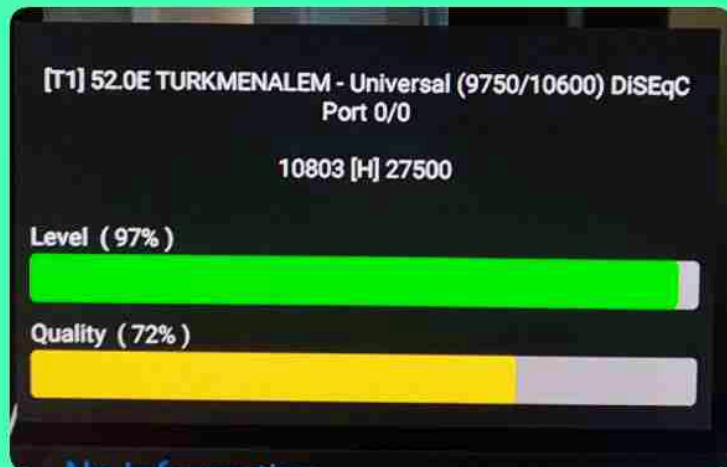

**IRAN / BUSHEHR | 14 NOVEMBER 2024**  
**01:00PM (GMT)**

**STABLE**

**IRAN // Shiraz**

**01:00 pm (GMT) STABLE** 

**14 November 2024**

Iran / borazjan

01:00pm GMT | 14 nov 2024