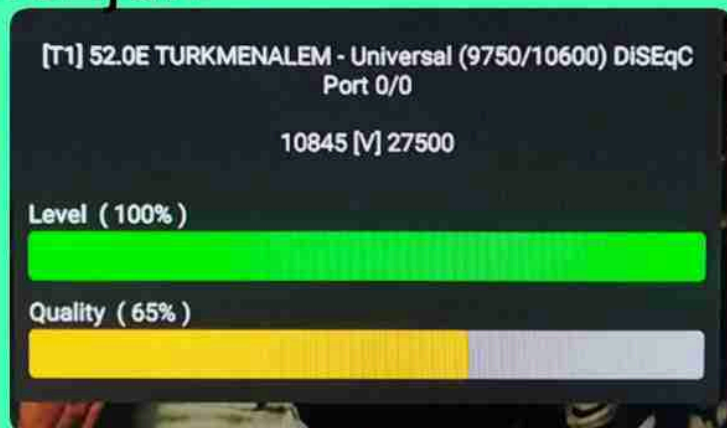

**IRAN / BUSHEHR | 14 NOVEMBER 2024**  
**01:00PM (GMT)**

**STABLE**

**IRAN // Shiraz**

**01:00 pm (GMT) STABLE** 

**14 November 2024**

Iran / borazjan

01:00pm GMT | 14 nov 2024