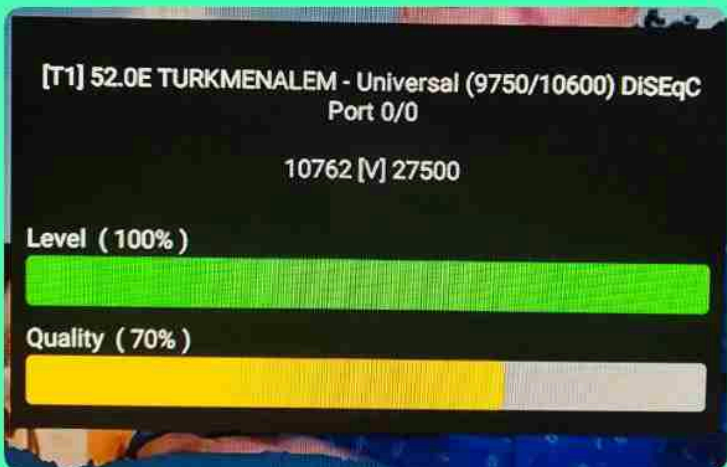

**IRAN / BUSHEHR | 14 NOVEMBER 2024**  
**01:00PM (GMT)**

**STABLE**

**IRAN // Shiraz**

**01:00 pm (GMT) STABLE** 

**14 November 2024**

Iran / borazjan

01:00pm GMT | 14 nov 2024