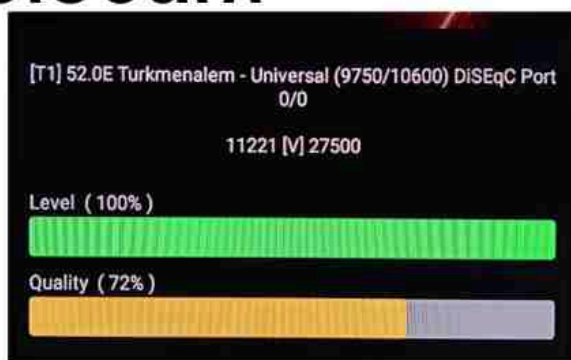

Iran/Shiraz: 09am

GMT : 05:30am

Shiraz : 09:30am