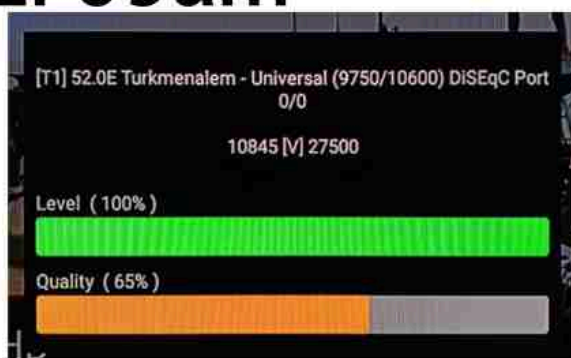

Iran/Shiraz: 09am

GMT : 05:30am

Shiraz : 09:30am