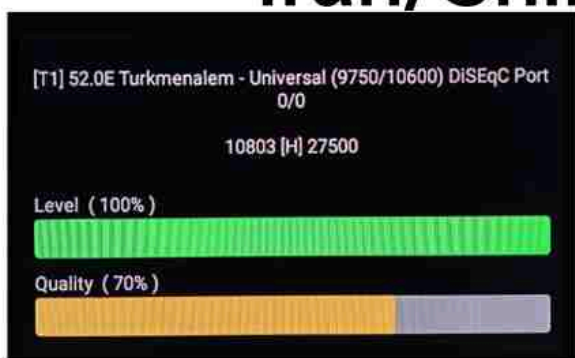

Iran/Shiraz: 09am

GMT : 05:30am

Shiraz : 09:30am