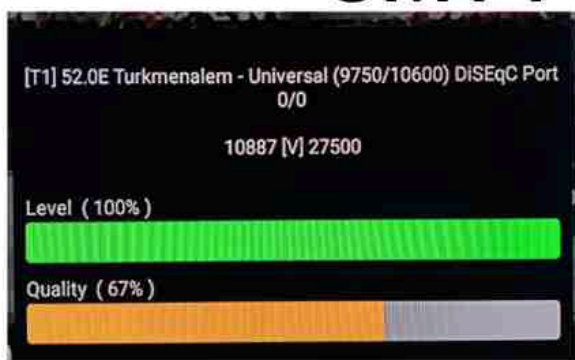

Iran/Shiraz: 01 am

GMT : 09:30pm

Dubai : 01:30am