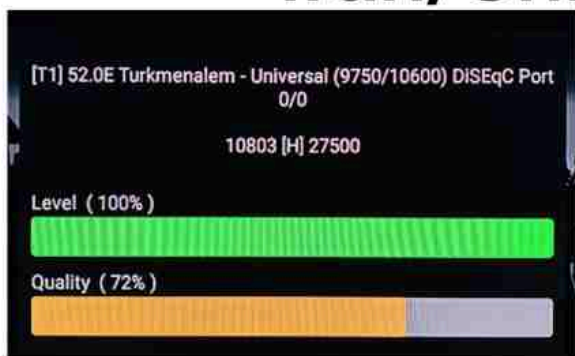

Iran/Shiraz: 01 am

GMT : 09:30pm

Dubai : 01:30am