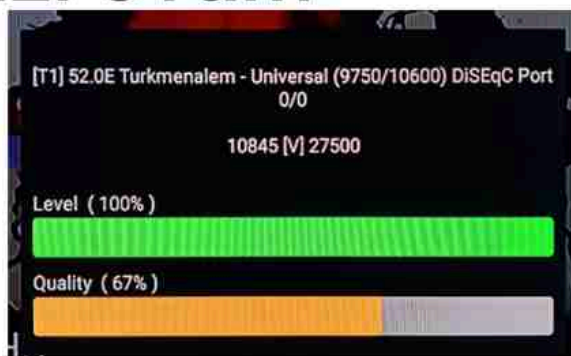

Iran/Shiraz: 01 am

GMT : 09:30pm

Dubai : 01:30am