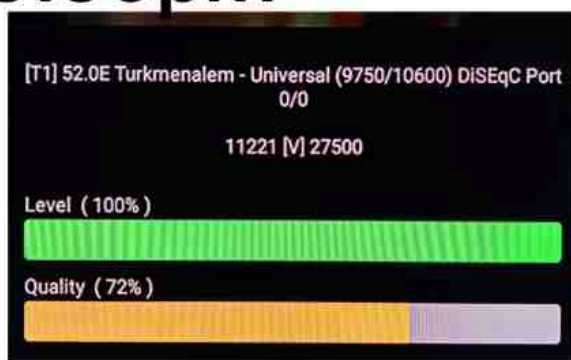

Iran/Shiraz: 01 am

GMT : 09:30pm

Dubai : 01:30am