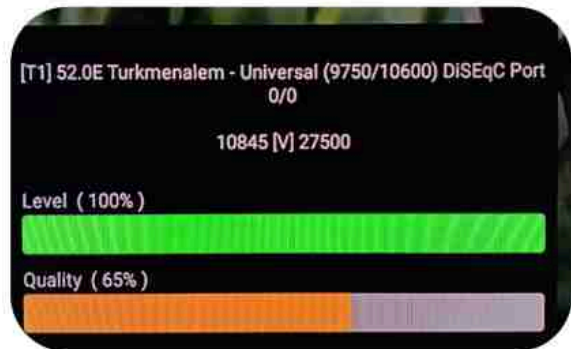

Iran/Shiraz: 05am

GMT : 01:30am

Dubai : 05:30am