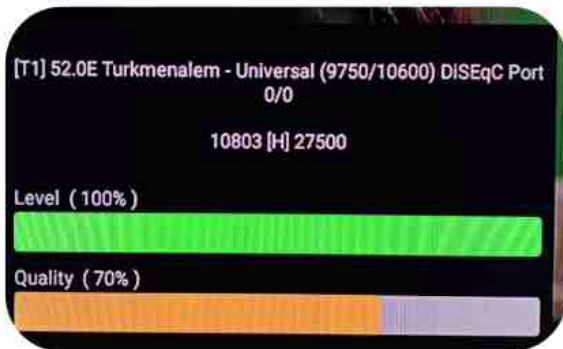

Iran/Shiraz: 05am

GMT : 01:30am

Dubai : 05:30am