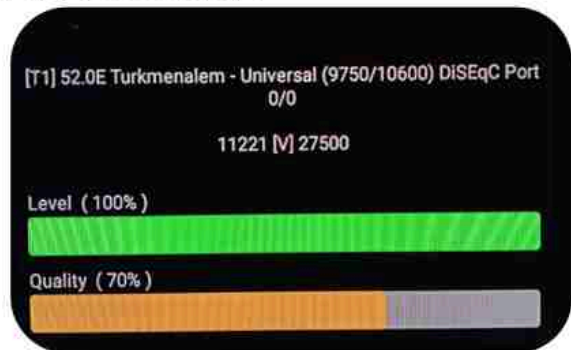

Iran/Shiraz: 05am

GMT : 01:30am

Dubai : 05:30am