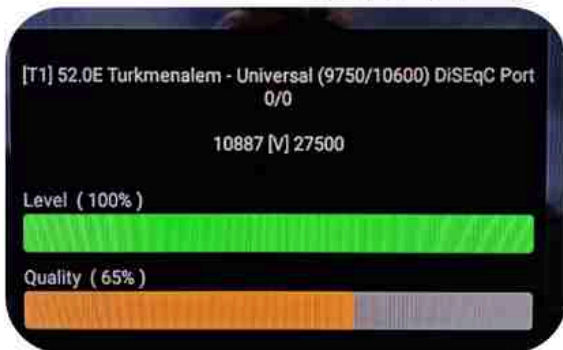

Iran/Shiraz: 05am

GMT : 01:30am

Dubai : 05:30am