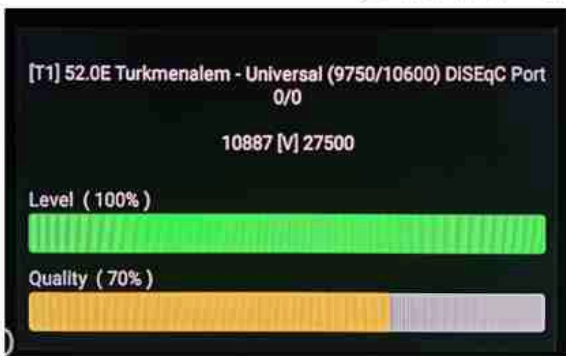

Iran/Shiraz: 05am

GMT : 01:30am

Dubai : 05:30am