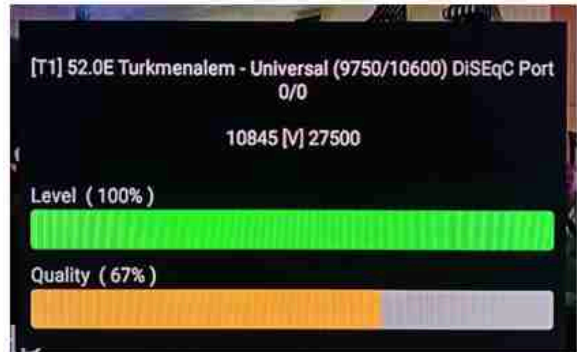

Iran/Shiraz: 05am

GMT : 01:30am

Dubai : 05:30am