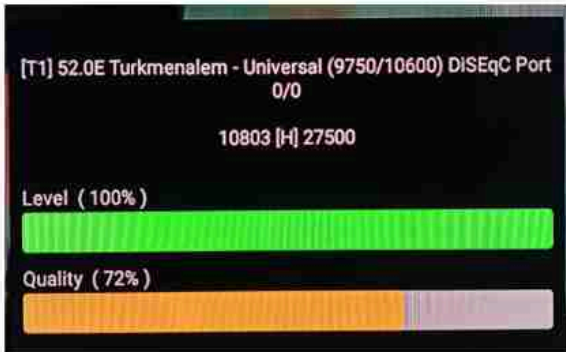

Iran/Shiraz: 05am

GMT : 01:30am

Dubai : 05:30am