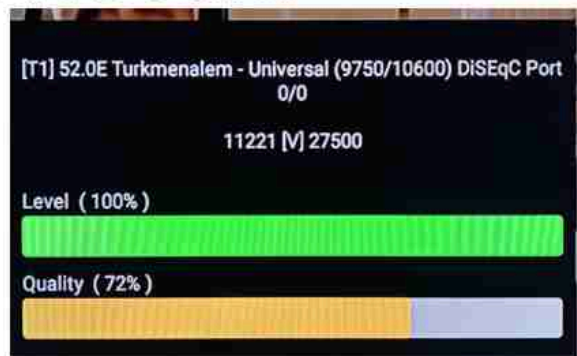

Iran/Shiraz: 05am

GMT : 01:30am

Dubai : 05:30am