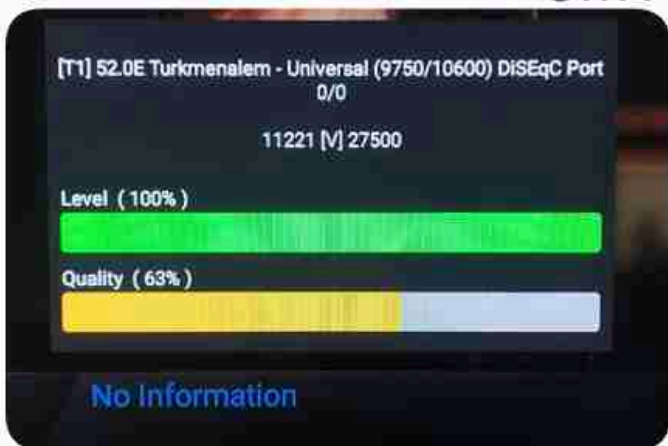

iran / boshehr : 01:30pm

GMT : 10am

dubai : 02pm