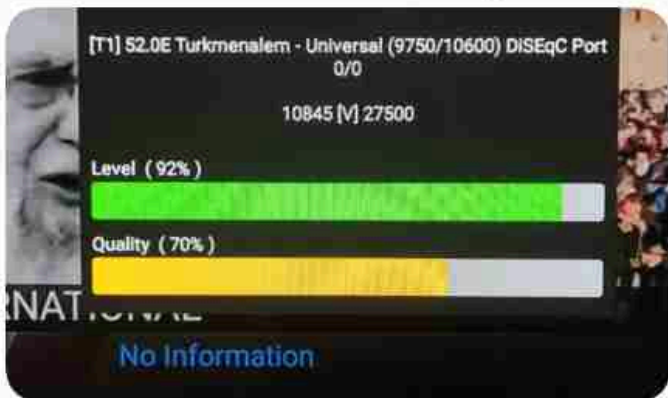

iran / boshehr : 01:30pm

GMT : 10am

dubai : 02pm