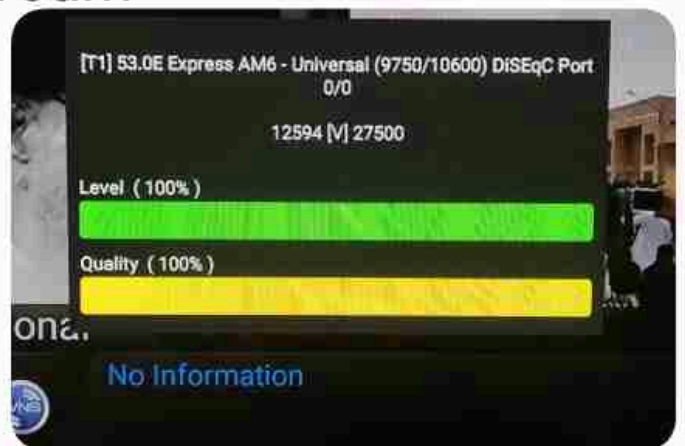

iran / boshehr : 01:30pm

GMT : 10am

dubai : 02pm