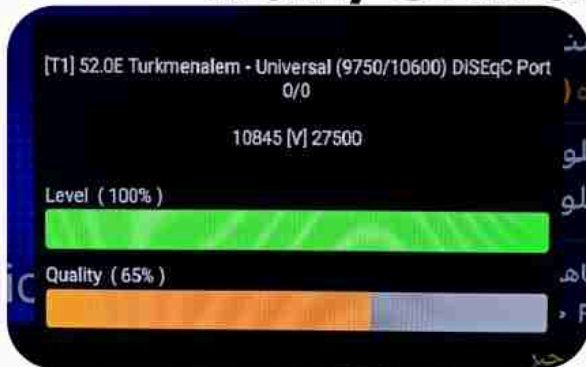

Iran/Shiraz : 08:10am

GMT : 04:40am

Dubai : 08:40am