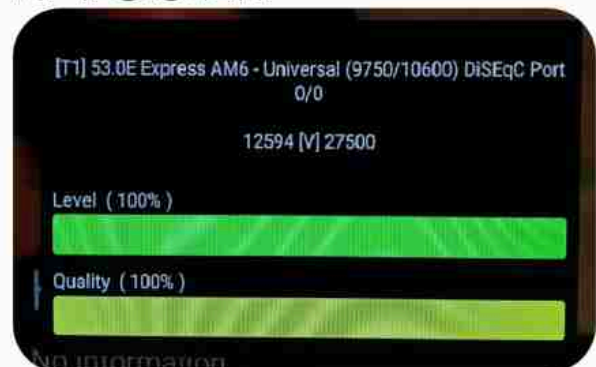

Iran/Shiraz : 08:10am

GMT : 04:40am

Dubai : 08:40am