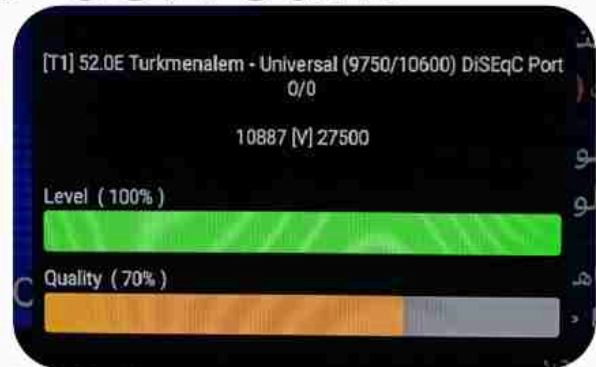

Iran/Shiraz : 08:10am

GMT : 04:40am

Dubai : 08:40am