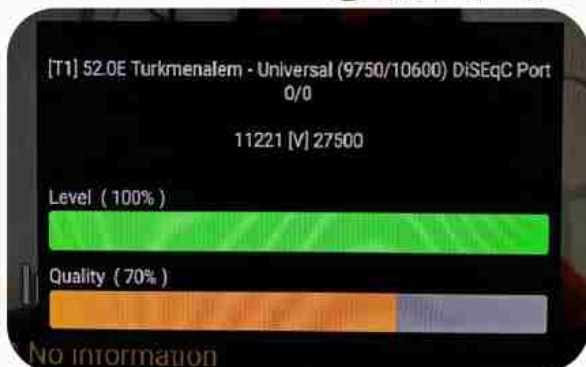

Iran/Shiraz : 08:10am

GMT : 04:40am

Dubai : 08:40am