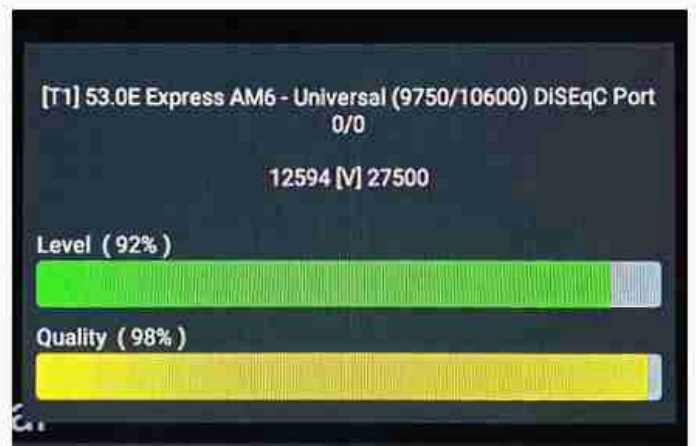

Iran / Bushehr : 01:00pm

GMT : 09:30am

Dubai : 01:30pm