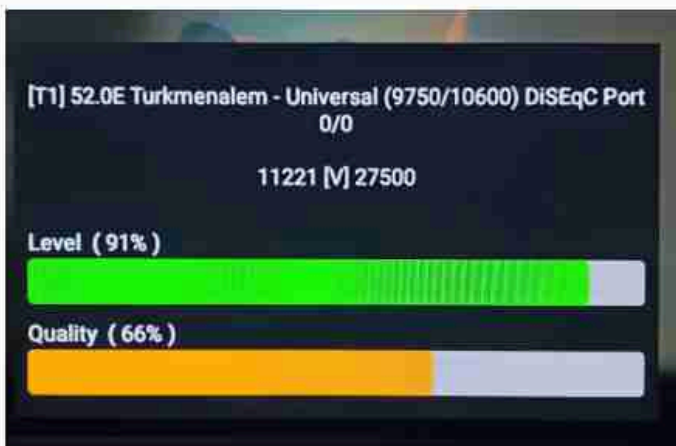

Iran / Bushehr : 01:00pm

GMT : 09:30am

Dubai : 01:30pm