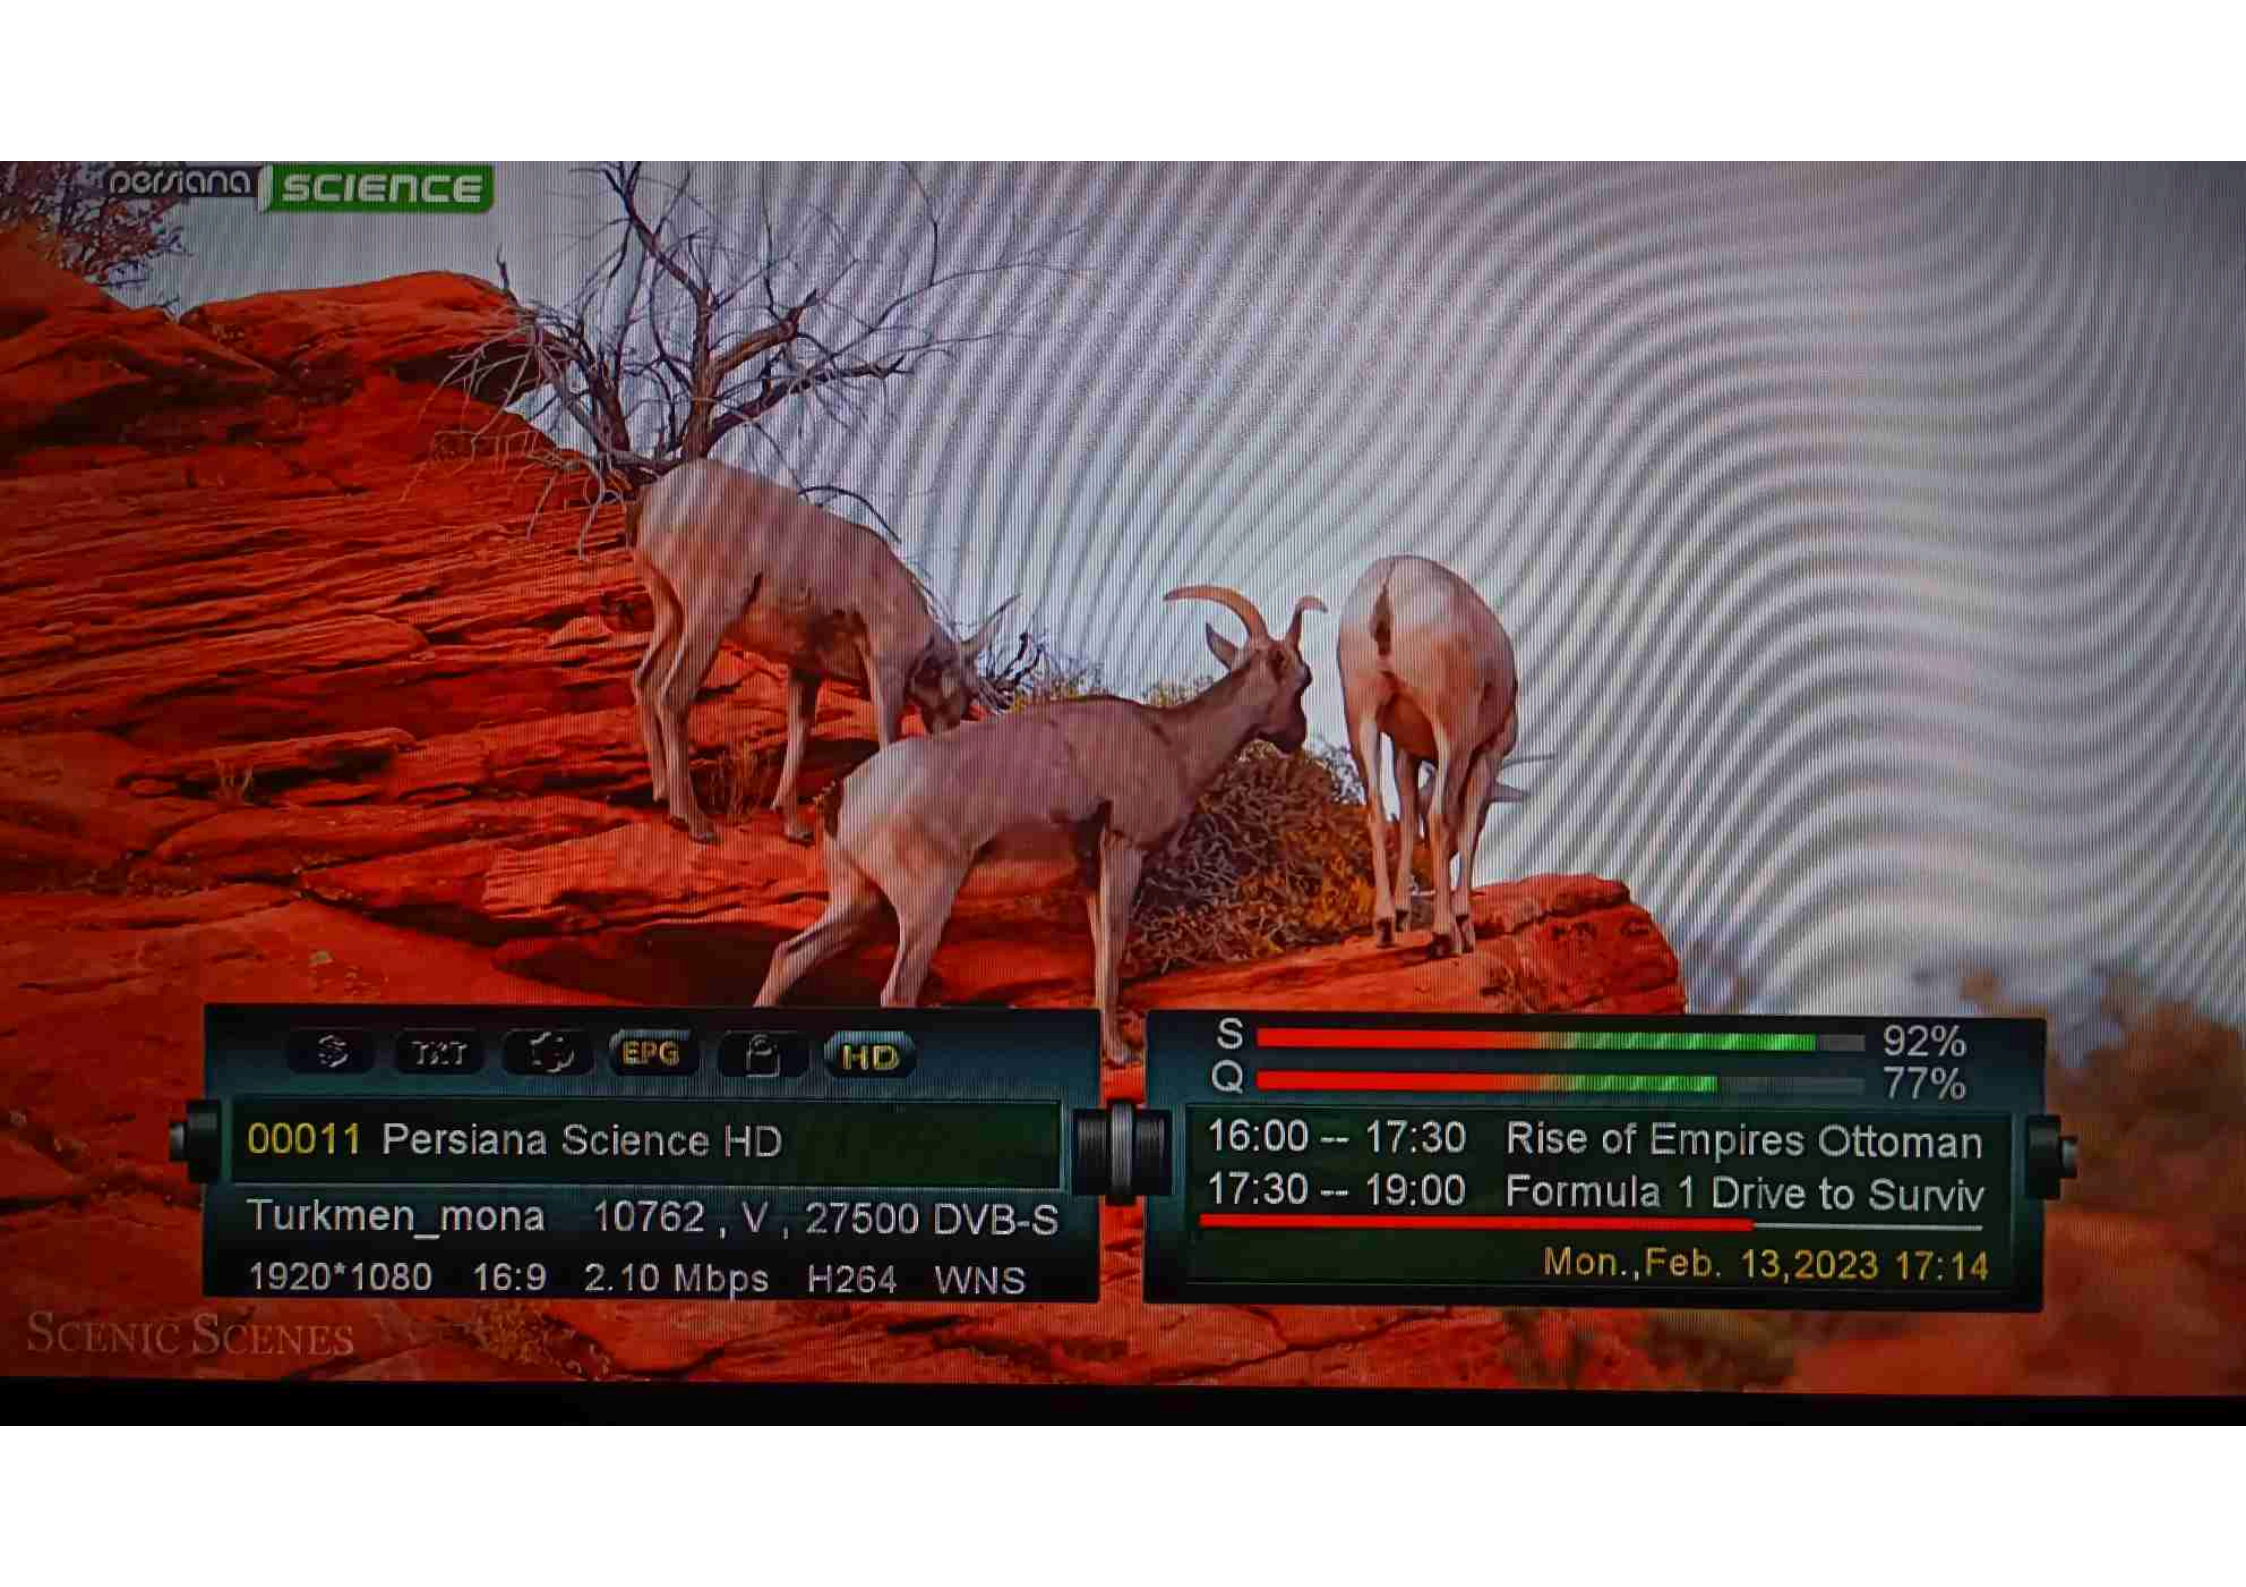

Ⓢ TKT 🔄 EPG 📄 HD

00011 Persiana Science HD

Turkmen_mona 10762 , V , 27500 DVB-S

1920*1080 16:9 2.10 Mbps H264 WNS

S 92%
Q 77%

16:00 -- 17:30 Rise of Empires Ottoman

17:30 -- 19:00 Formula 1 Drive to Surviv

Mon., Feb. 13, 2023 17:14