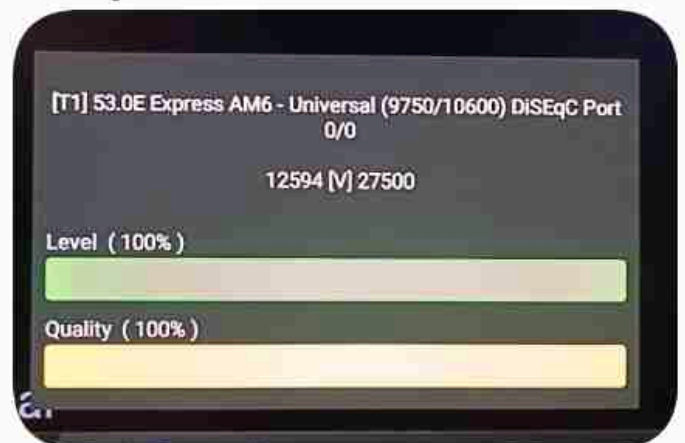

Iran / Bushehr : 07:30pm

GMT : 04:00pm

Dubai : 08:00pm