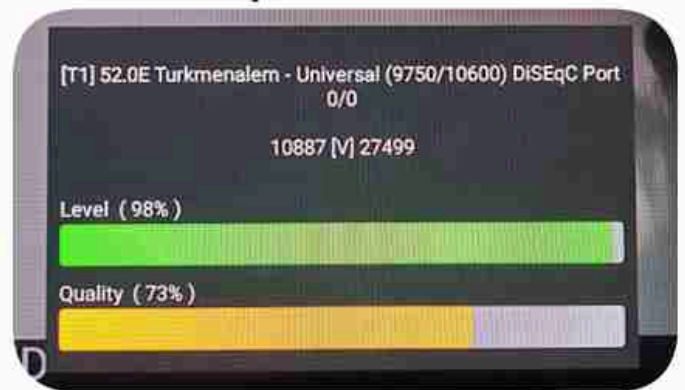

Iran / Bushehr : 07:30pm

GMT : 04:00pm

Dubai : 08:00pm