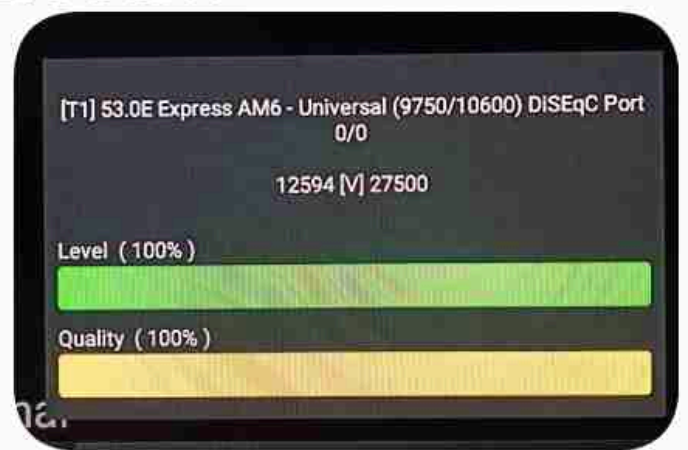

Iran / Bushehr : 06:00am

GMT : 02:30am

Dubai : 06:30am