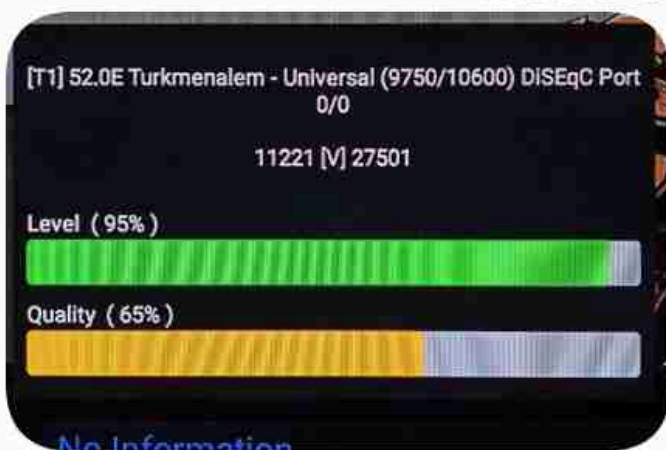

Iran / Bushehr : 06:00am

GMT : 02:30am

Dubai : 06:30am