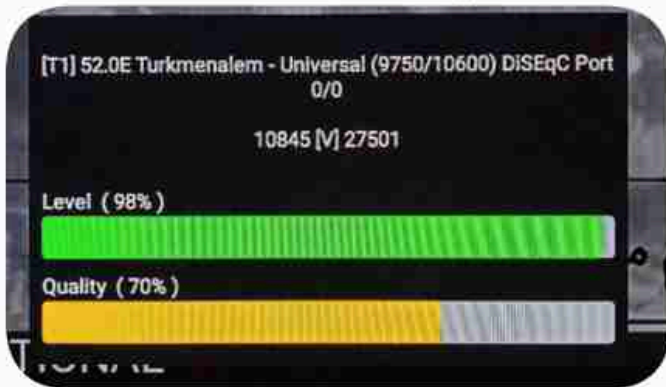

Iran / Bushehr : 06:00am

GMT : 02:30am

Dubai : 06:30am