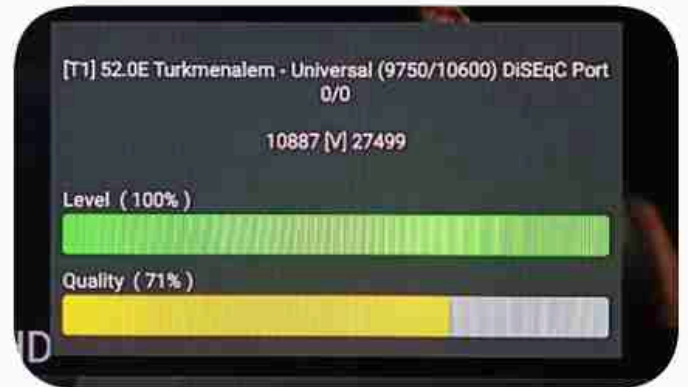

Iran / Bushehr : 06:00am

GMT : 02:30am

Dubai : 06:30am