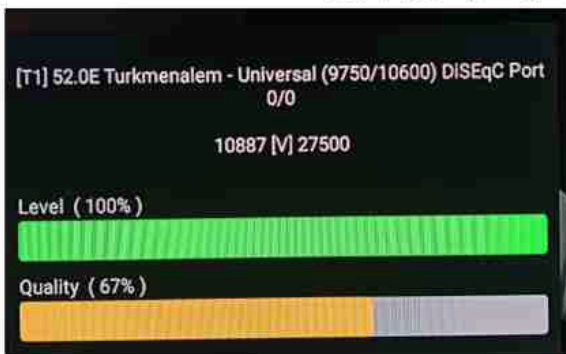

Iran/Shiraz: 05am

GMT : 01:30am

Dubai : 05:30am