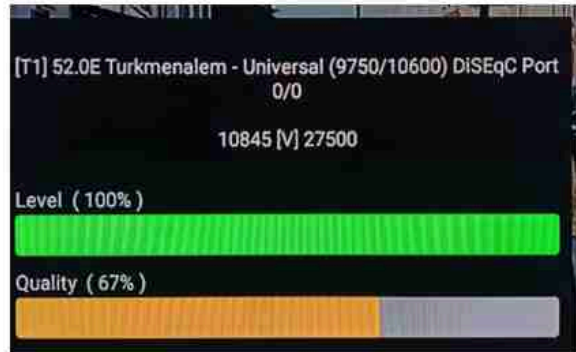

Iran/Shiraz: 05am

GMT : 01:30am

Dubai : 05:30am