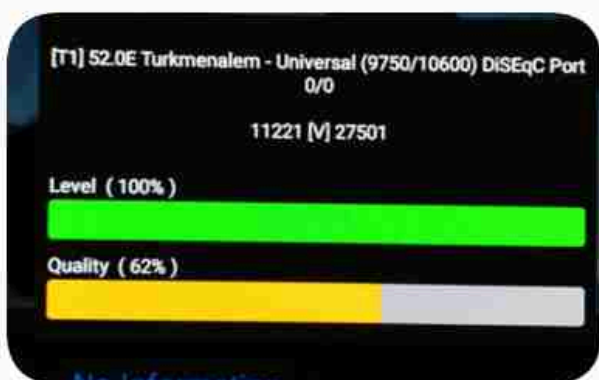

Iran / Bushehr : 09:00pm

GMT : 05:30pm

Dubai : 09:30pm