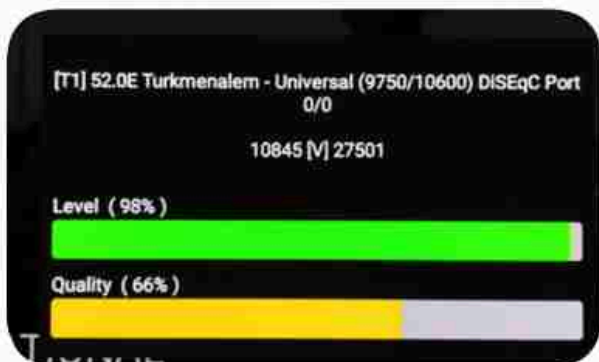

Iran / Bushehr : 09:00pm

GMT : 05:30pm

Dubai : 09:30pm