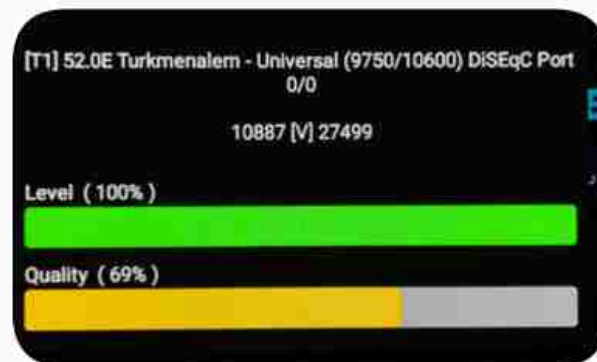

Iran / Bushehr : 09:00pm

GMT : 05:30pm

Dubai : 09:30pm