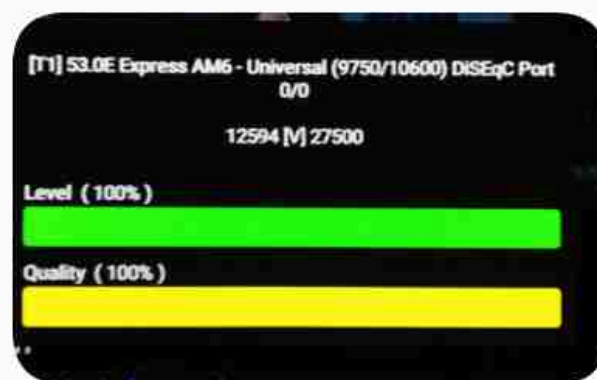

Iran / Bushehr : 09:00pm

GMT : 05:30pm

Dubai : 09:30pm