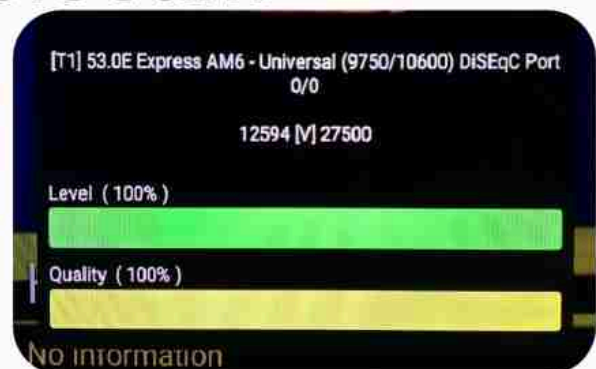

Iran/Shiraz : 12pm

GMT : 08:30am

Dubai : 12:30pm