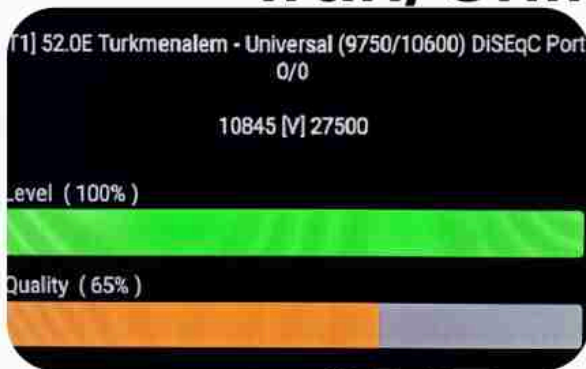

Iran/Shiraz : 12pm

GMT : 08:30am

Dubai : 12:30pm