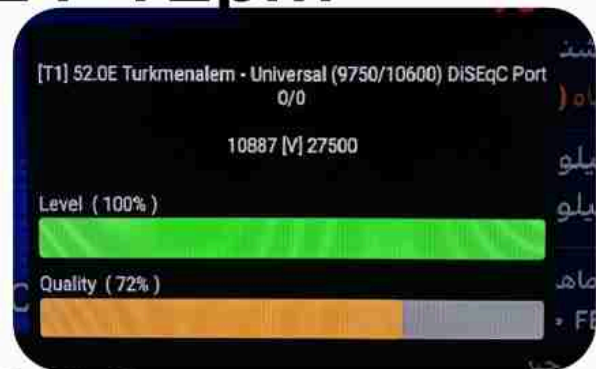

Iran/Shiraz : 12pm

GMT : 08:30am

Dubai : 12:30pm