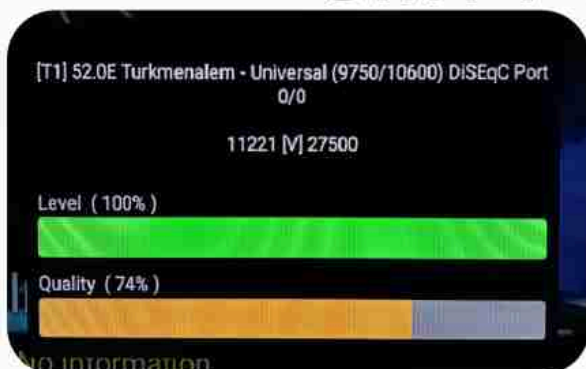

Iran/Shiraz : 12pm

GMT : 08:30am

Dubai : 12:30pm