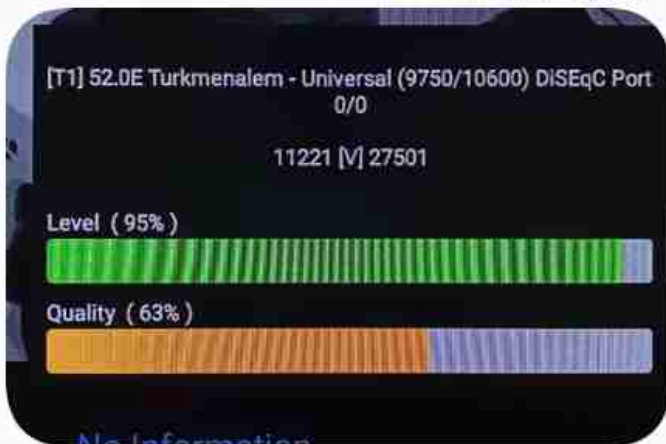

Iran / Bushehr : 10:30am

GMT : 07:00am

Dubai : 11:00am