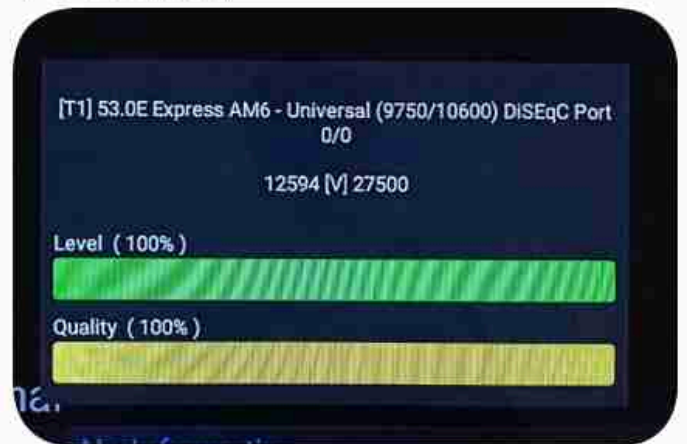

Iran / Bushehr : 10:30am

GMT : 07:00am

Dubai : 11:00am