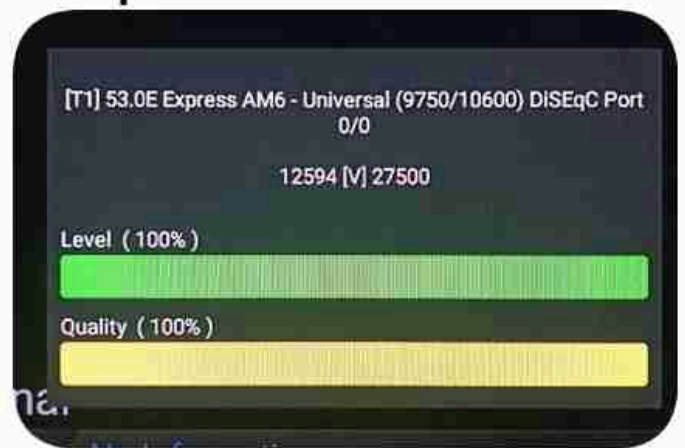

Iran / Bushehr : 08:00pm

GMT : 04:30pm

Dubai : 08:30pm