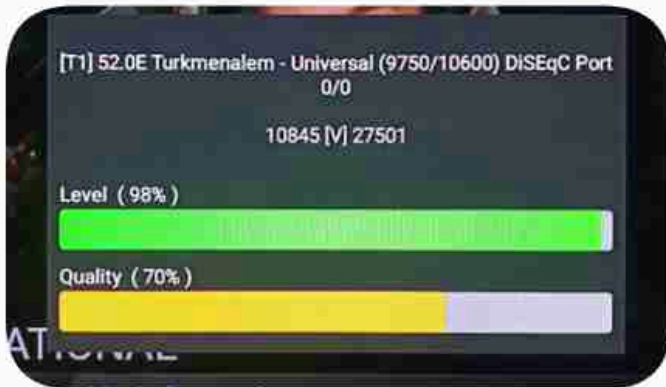

Iran / Bushehr : 08:00pm

GMT : 04:30pm

Dubai : 08:30pm