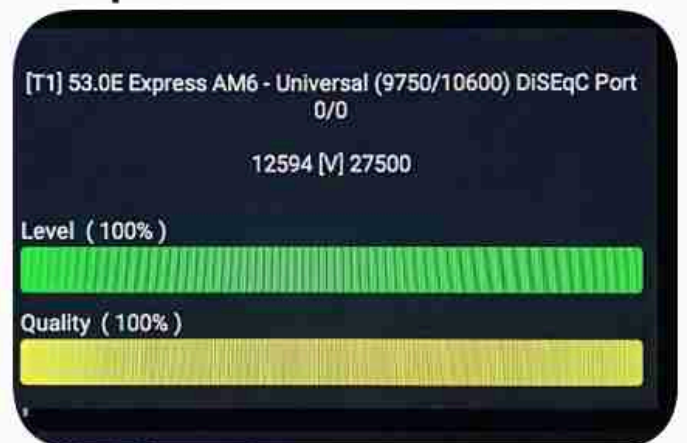

Iran / Bushehr : 04:30pm

GMT : 01:00pm

Dubai : 05:00pm