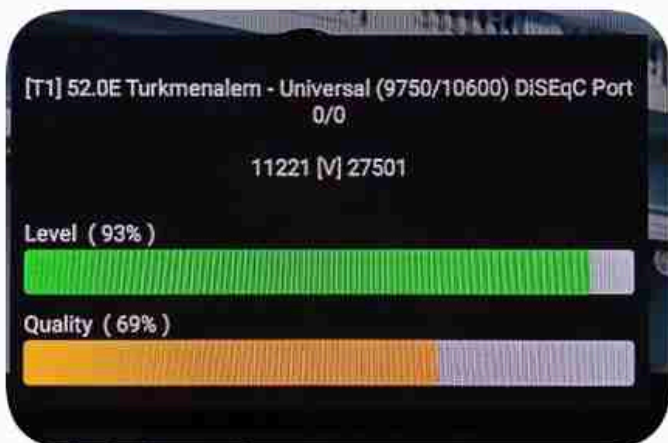

Iran / Bushehr : 04:30pm

GMT : 01:00pm

Dubai : 05:00pm