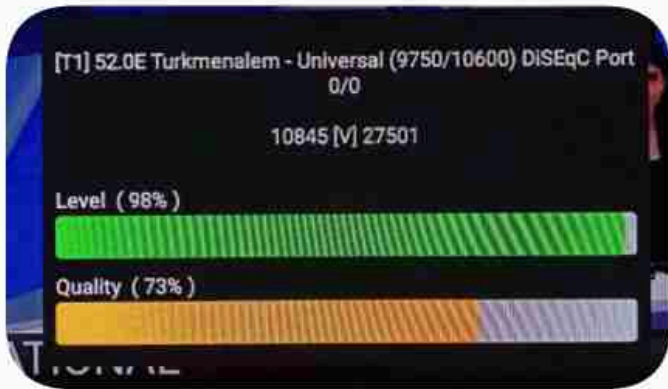

Iran / Bushehr : 04:30pm

GMT : 01:00pm

Dubai : 05:00pm