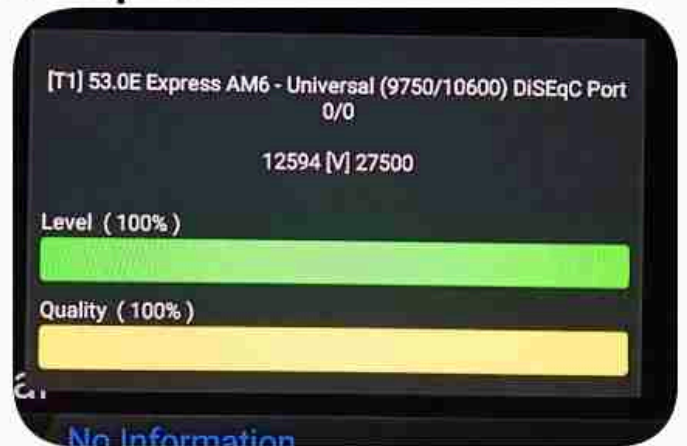

Iran / Bushehr : 03:00am

GMT : 11:30pm

Dubai : 03:30am