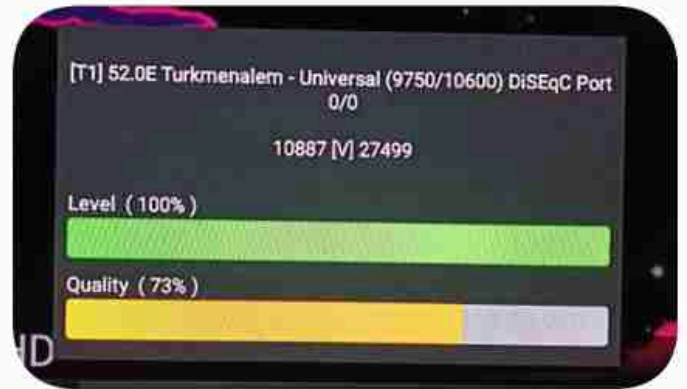

Iran / Bushehr : 03:00am

GMT : 11:30pm

Dubai : 03:30am