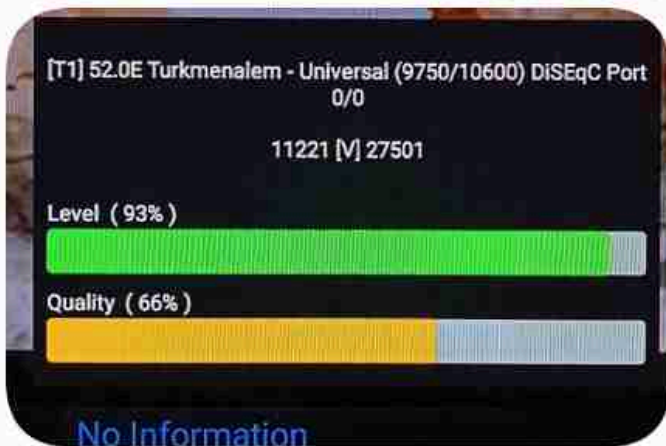

Iran / Bushehr : 03:00am

GMT : 11:30pm

Dubai : 03:30am