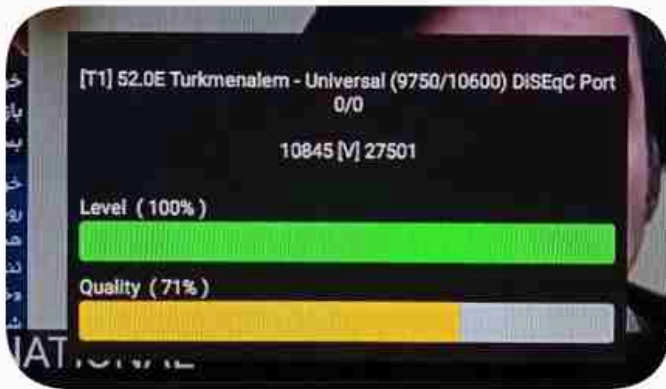

Iran / Bushehr : 03:00am

GMT : 11:30pm

Dubai : 03:30am