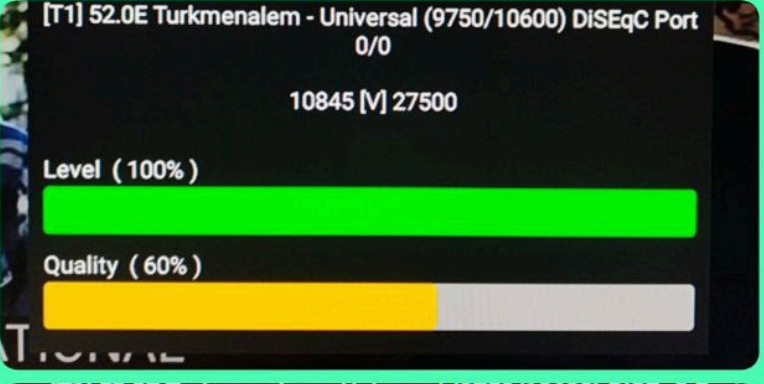

Iran / borazjan
02:30pm GMT
11 oct 2024