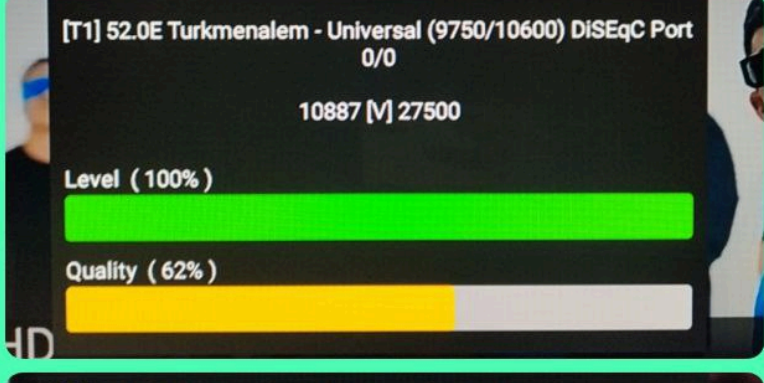

IRAN / BUSHEHR

02:30PM (GMT)

11 OCTOBER 2024

STABLE

IRAN//Shiraz
11 october 2024
02:30 pm (GMT)

Iran / borazjan
02:30pm GMT
11 oct 2024