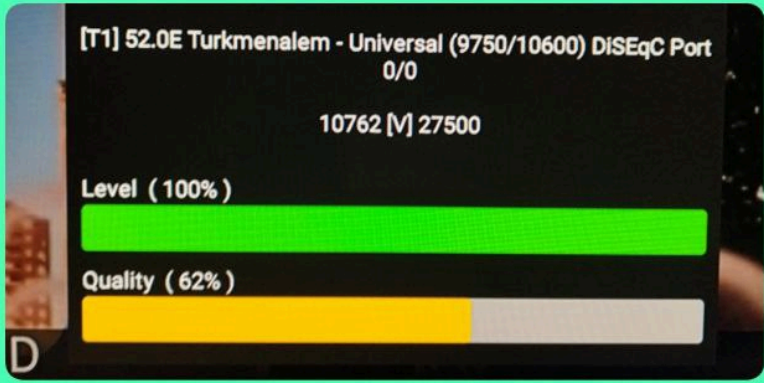

IRAN / BUSHEHR

02:30PM (GMT)

11 OCTOBER 2024

STABLE

IRAN//Shiraz
11 october 2024
02:30 pm (GMT)

Iran / borazjan
02:30pm GMT
11 oct 2024