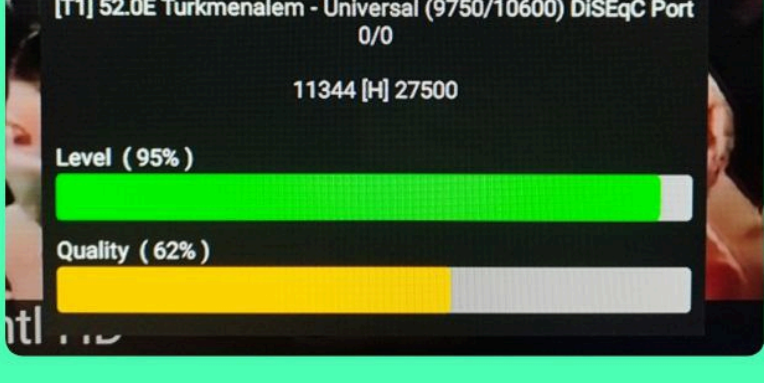

IRAN / BUSHEHR

02:30PM (GMT)

11 OCTOBER 2024

STABLE

IRAN//Shiraz
11 october 2024
02:30 pm (GMT)

Iran / borazjan
02:30pm GMT
11 oct 2024