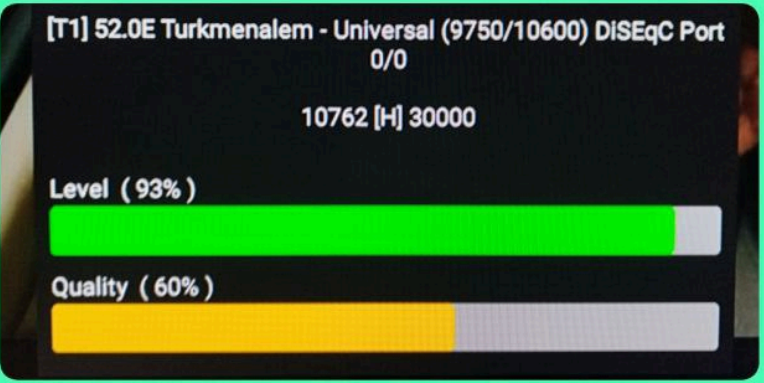

IRAN / BUSHEHR

02:30PM (GMT)

11 OCTOBER 2024

STABLE

IRAN//Shiraz
11 october 2024
02:30 pm (GMT)

Iran / borazjan
02:30pm GMT
11 oct 2024