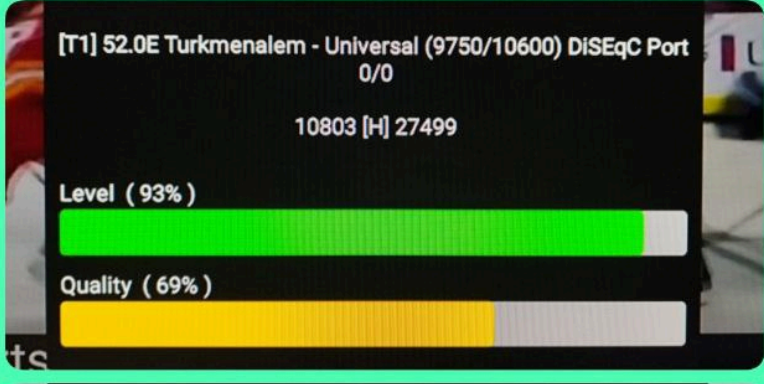

IRAN / BUSHEHR

02:30PM (GMT)

11 OCTOBER 2024

STABLE

IRAN//Shiraz
11 october 2024
02:30 pm (GMT)

Iran / borazjan
02:30pm GMT
11 oct 2024