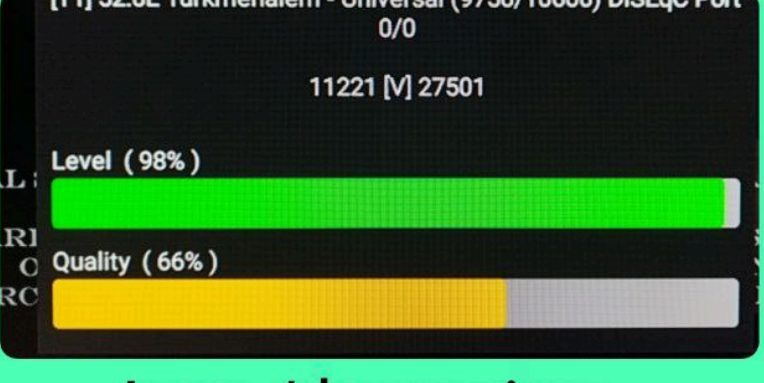

IRAN / BUSHEHR

02:30PM (GMT)

11 OCTOBER 2024

STABLE

IRAN//Shiraz
11 october 2024
02:30 pm (GMT)

Iran / borazjan
02:30pm GMT
11 oct 2024