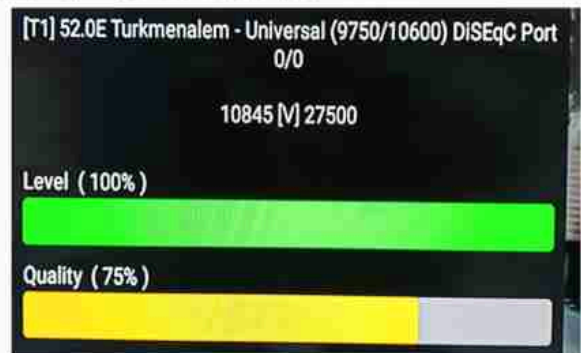

Iran/Shiraz : 05am

GMT : 01:30am

Dubai : 05:30am