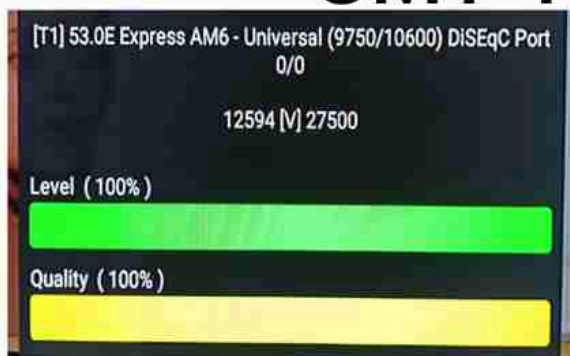

Iran/Shiraz : 05am

GMT : 01:30am

Dubai : 05:30am