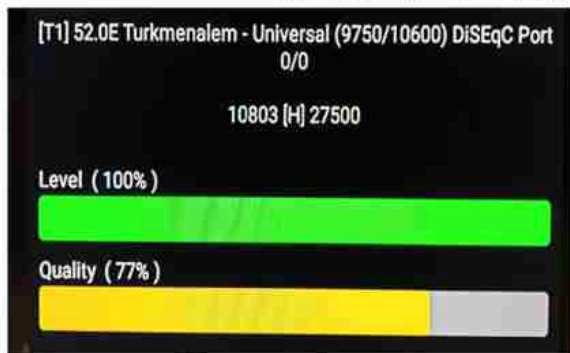

Iran/Shiraz : 05am

GMT : 01:30am

Dubai : 05:30am