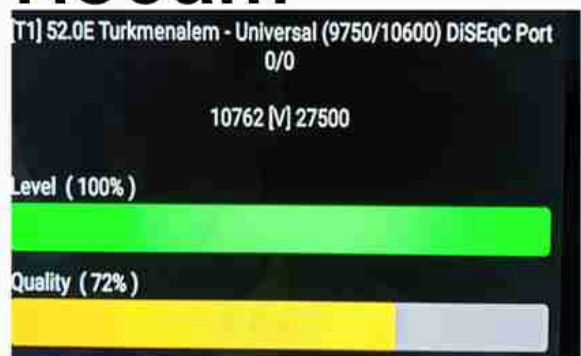

Iran/Shiraz : 05am

GMT : 01:30am

Dubai : 05:30am