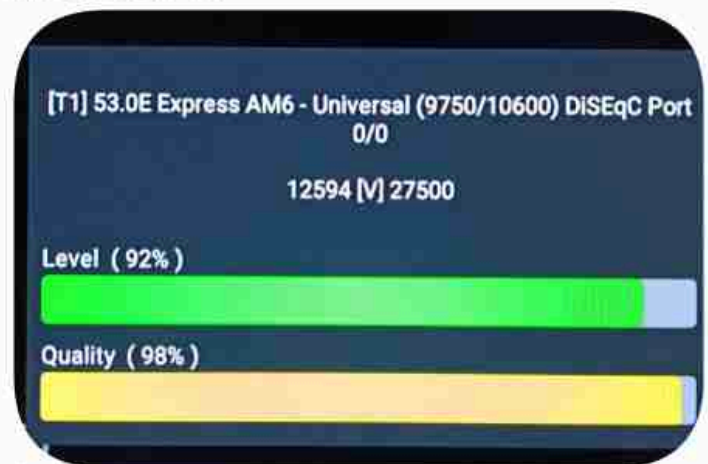

Iran / Bushehr : 03:00pm

GMT : 11:30am

Dubai : 03:30pm