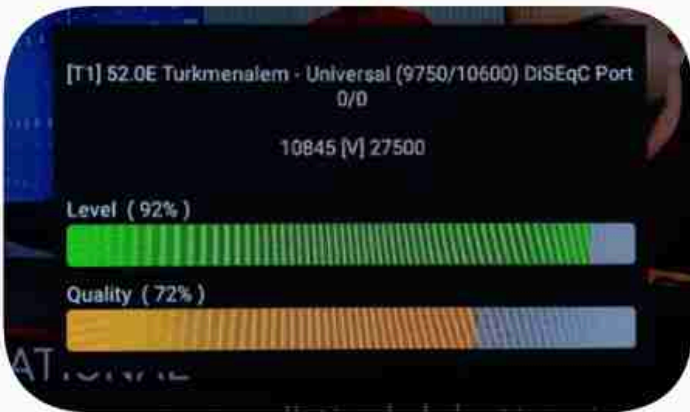

Iran / Bushehr : 03:00pm

GMT : 11:30am

Dubai : 03:30pm