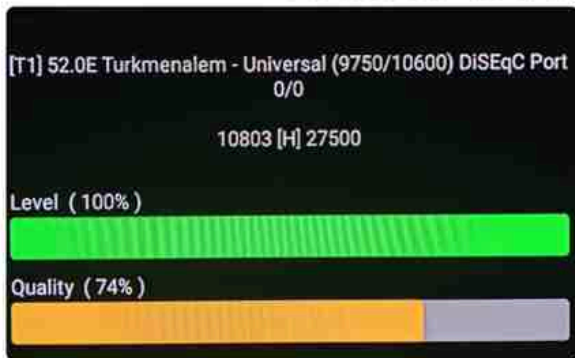

Iran/Shiraz: 05am

GMT : 01:30am

Dubai : 05:30am