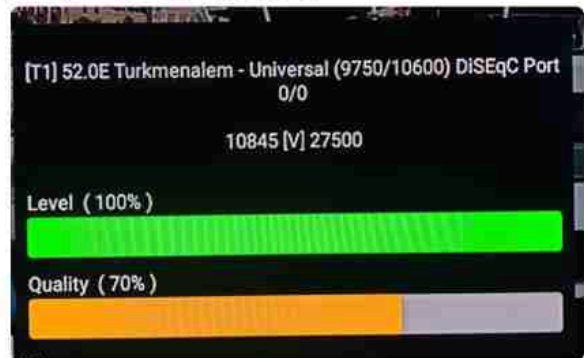

Iran/Shiraz: 05am

GMT : 01:30am

Dubai : 05:30am