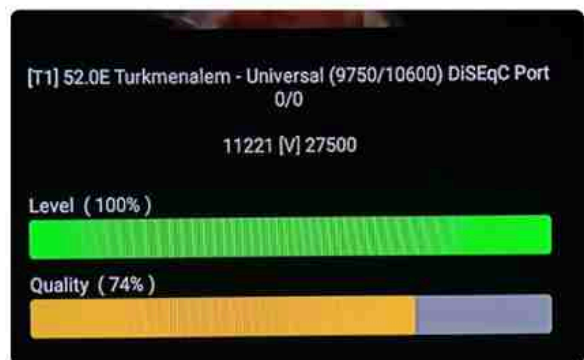

Iran/Shiraz: 05am

GMT : 01:30am

Dubai : 05:30am