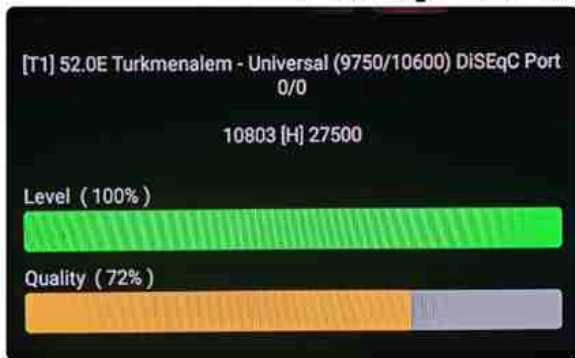

Iran/Shiraz: 01 am

GMT : 09:30pm

Dubai : 01:30am