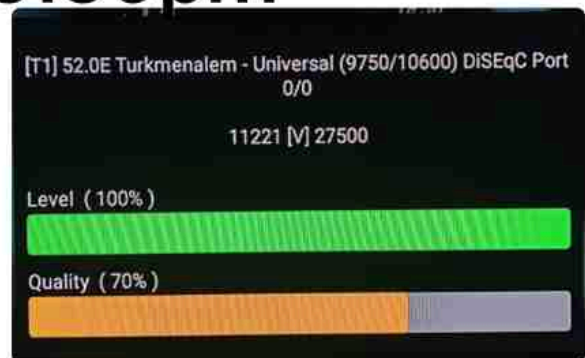

Iran/Shiraz: 01 am

GMT : 09:30pm

Dubai : 01:30am