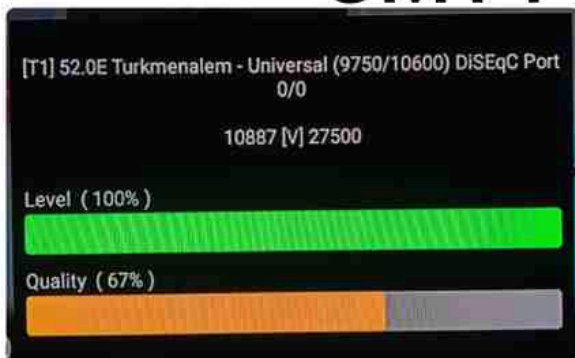

Iran/Shiraz: 01 am

GMT : 09:30pm

Dubai : 01:30am