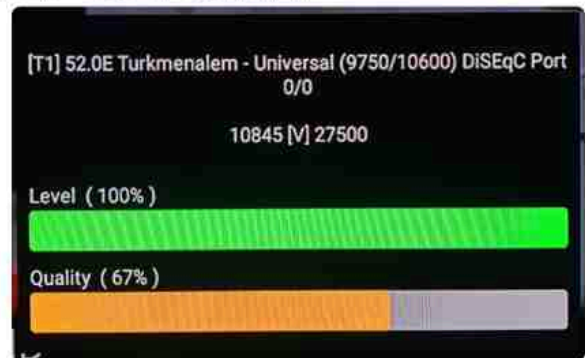

Iran/Shiraz: 01 am

GMT : 09:30pm

Dubai : 01:30am