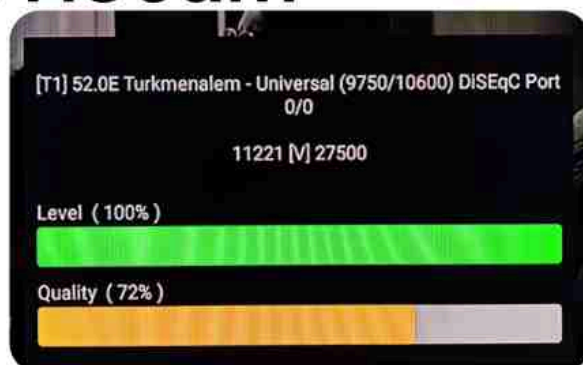

Iran/Shiraz: 05am

GMT : 01:30am

Dubai : 05:30am