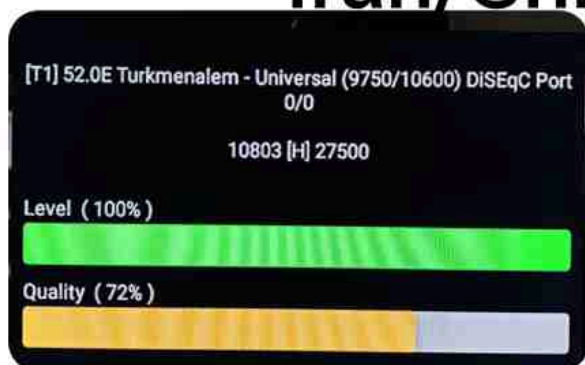

Iran/Shiraz: 05am

GMT : 01:30am

Dubai : 05:30am