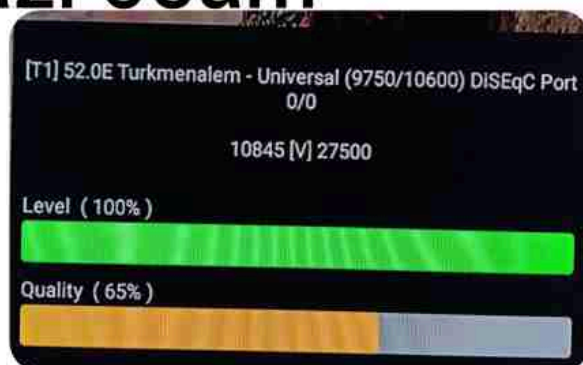

Iran/Shiraz: 05am

GMT : 01:30am

Dubai : 05:30am