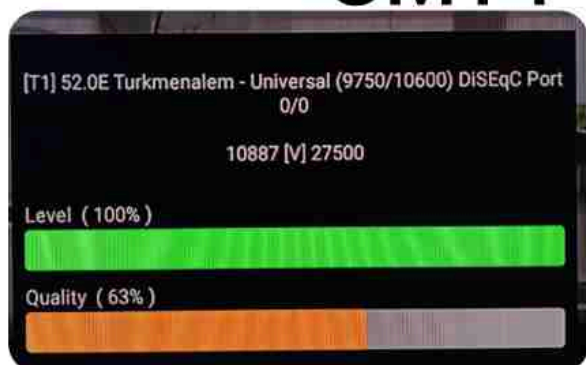

Iran/Shiraz: 01 am

GMT : 09:30pm

Dubai : 01:30am