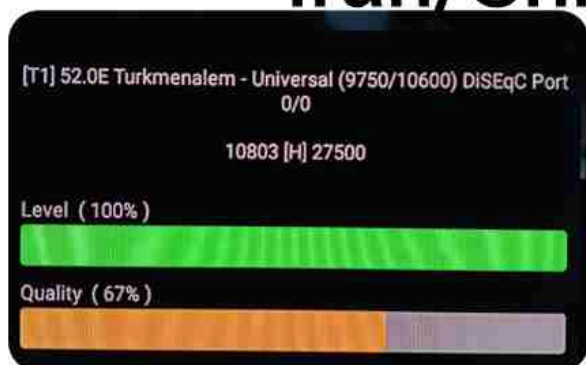

Iran/Shiraz: 01 am

GMT : 09:30pm

Dubai : 01:30am