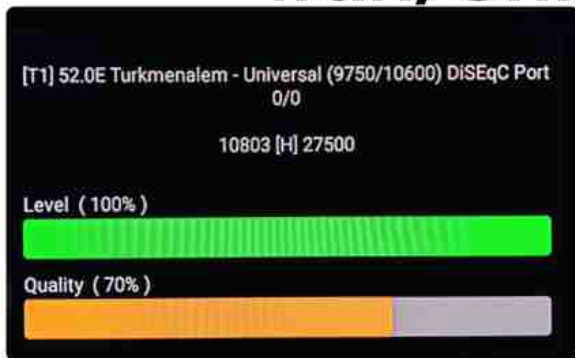

Iran/Shiraz: 05am

GMT : 01:30am

Dubai : 05:30am