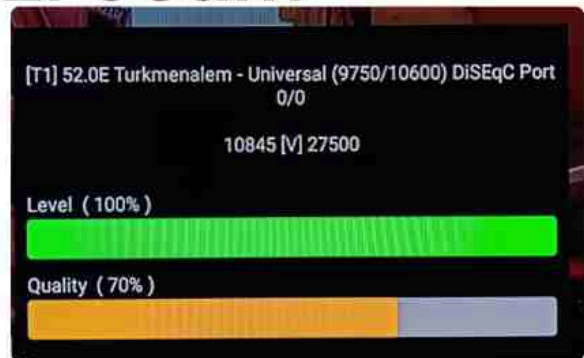

Iran/Shiraz: 05am

GMT : 01:30am

Dubai : 05:30am