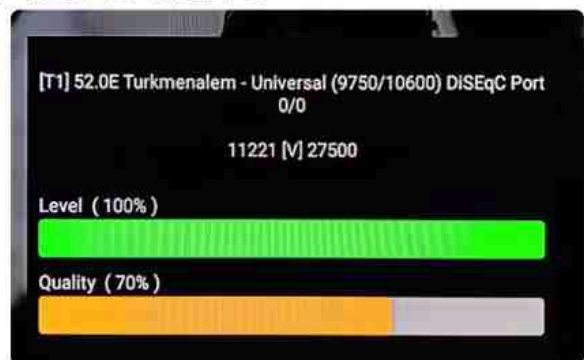

Iran/Shiraz: 05am

GMT : 01:30am

Dubai : 05:30am