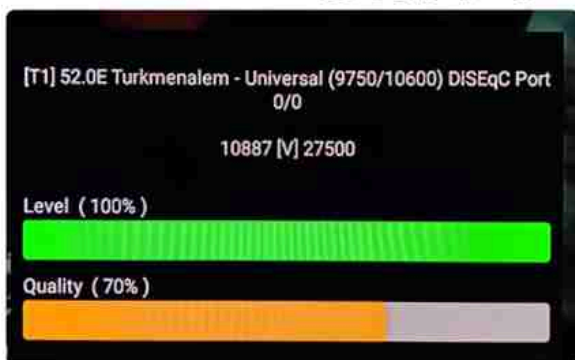

Iran/Shiraz: 05am

GMT : 01:30am

Dubai : 05:30am