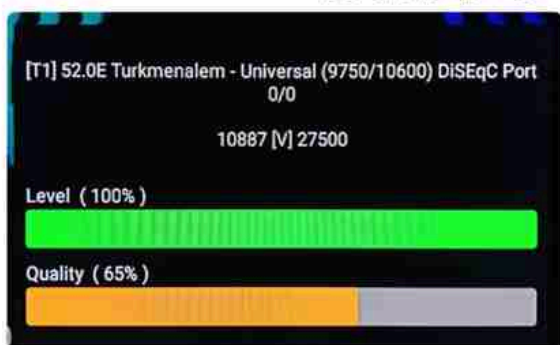

Iran/Shiraz: 01 am

GMT : 09:30pm

Dubai : 01:30am