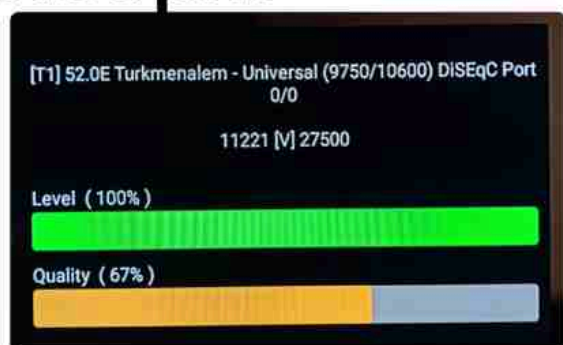

Iran/Shiraz: 01 am

GMT : 09:30pm

Dubai : 01:30am