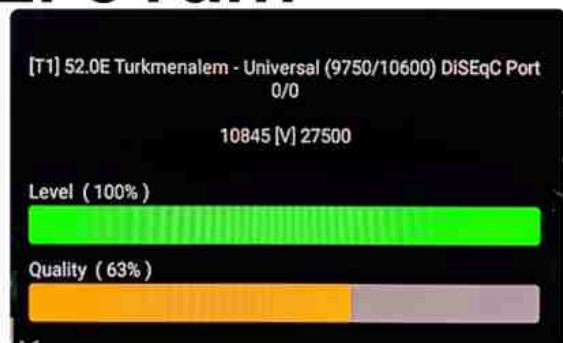

Iran/Shiraz: 01 am

GMT : 09:30pm

Dubai : 01:30am