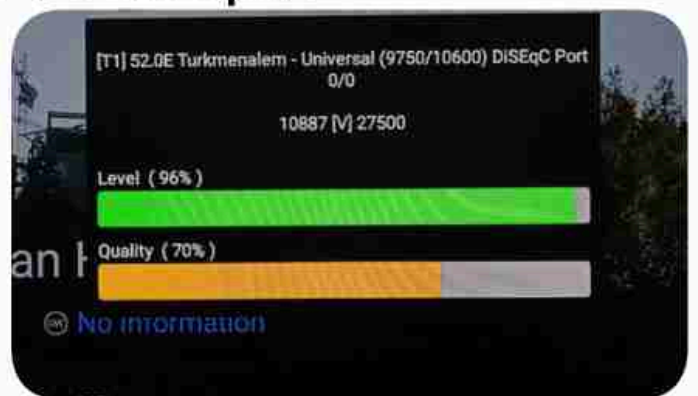

Iran / Bushehr : 05:30pm

GMT : 02:00pm

Dubai : 06:00pm