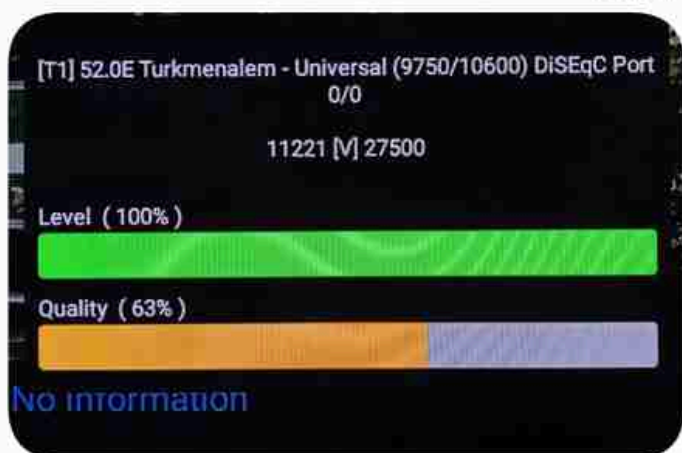

Iran / Bushehr : 05:30pm

GMT : 02:00pm

Dubai : 06:00pm