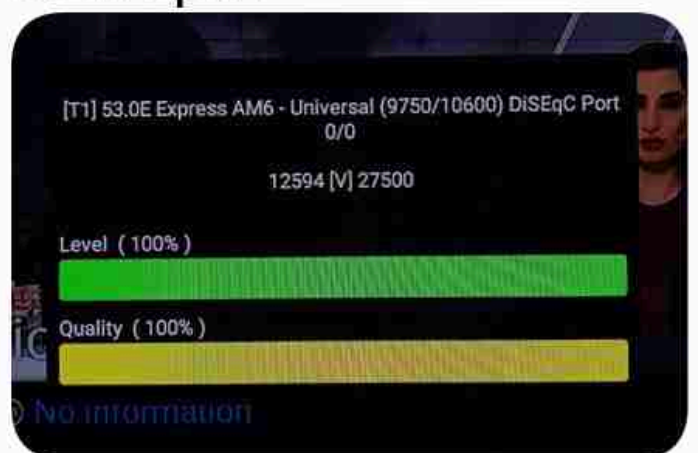

Iran / Bushehr : 05:30pm

GMT : 02:00pm

Dubai : 06:00pm