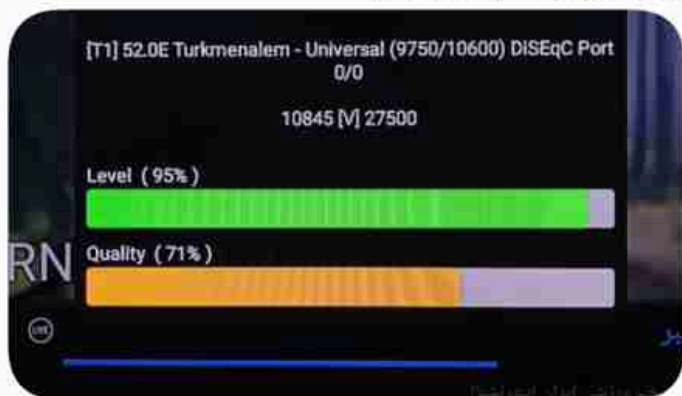

Iran / Bushehr : 05:30pm

GMT : 02:00pm

Dubai : 06:00pm